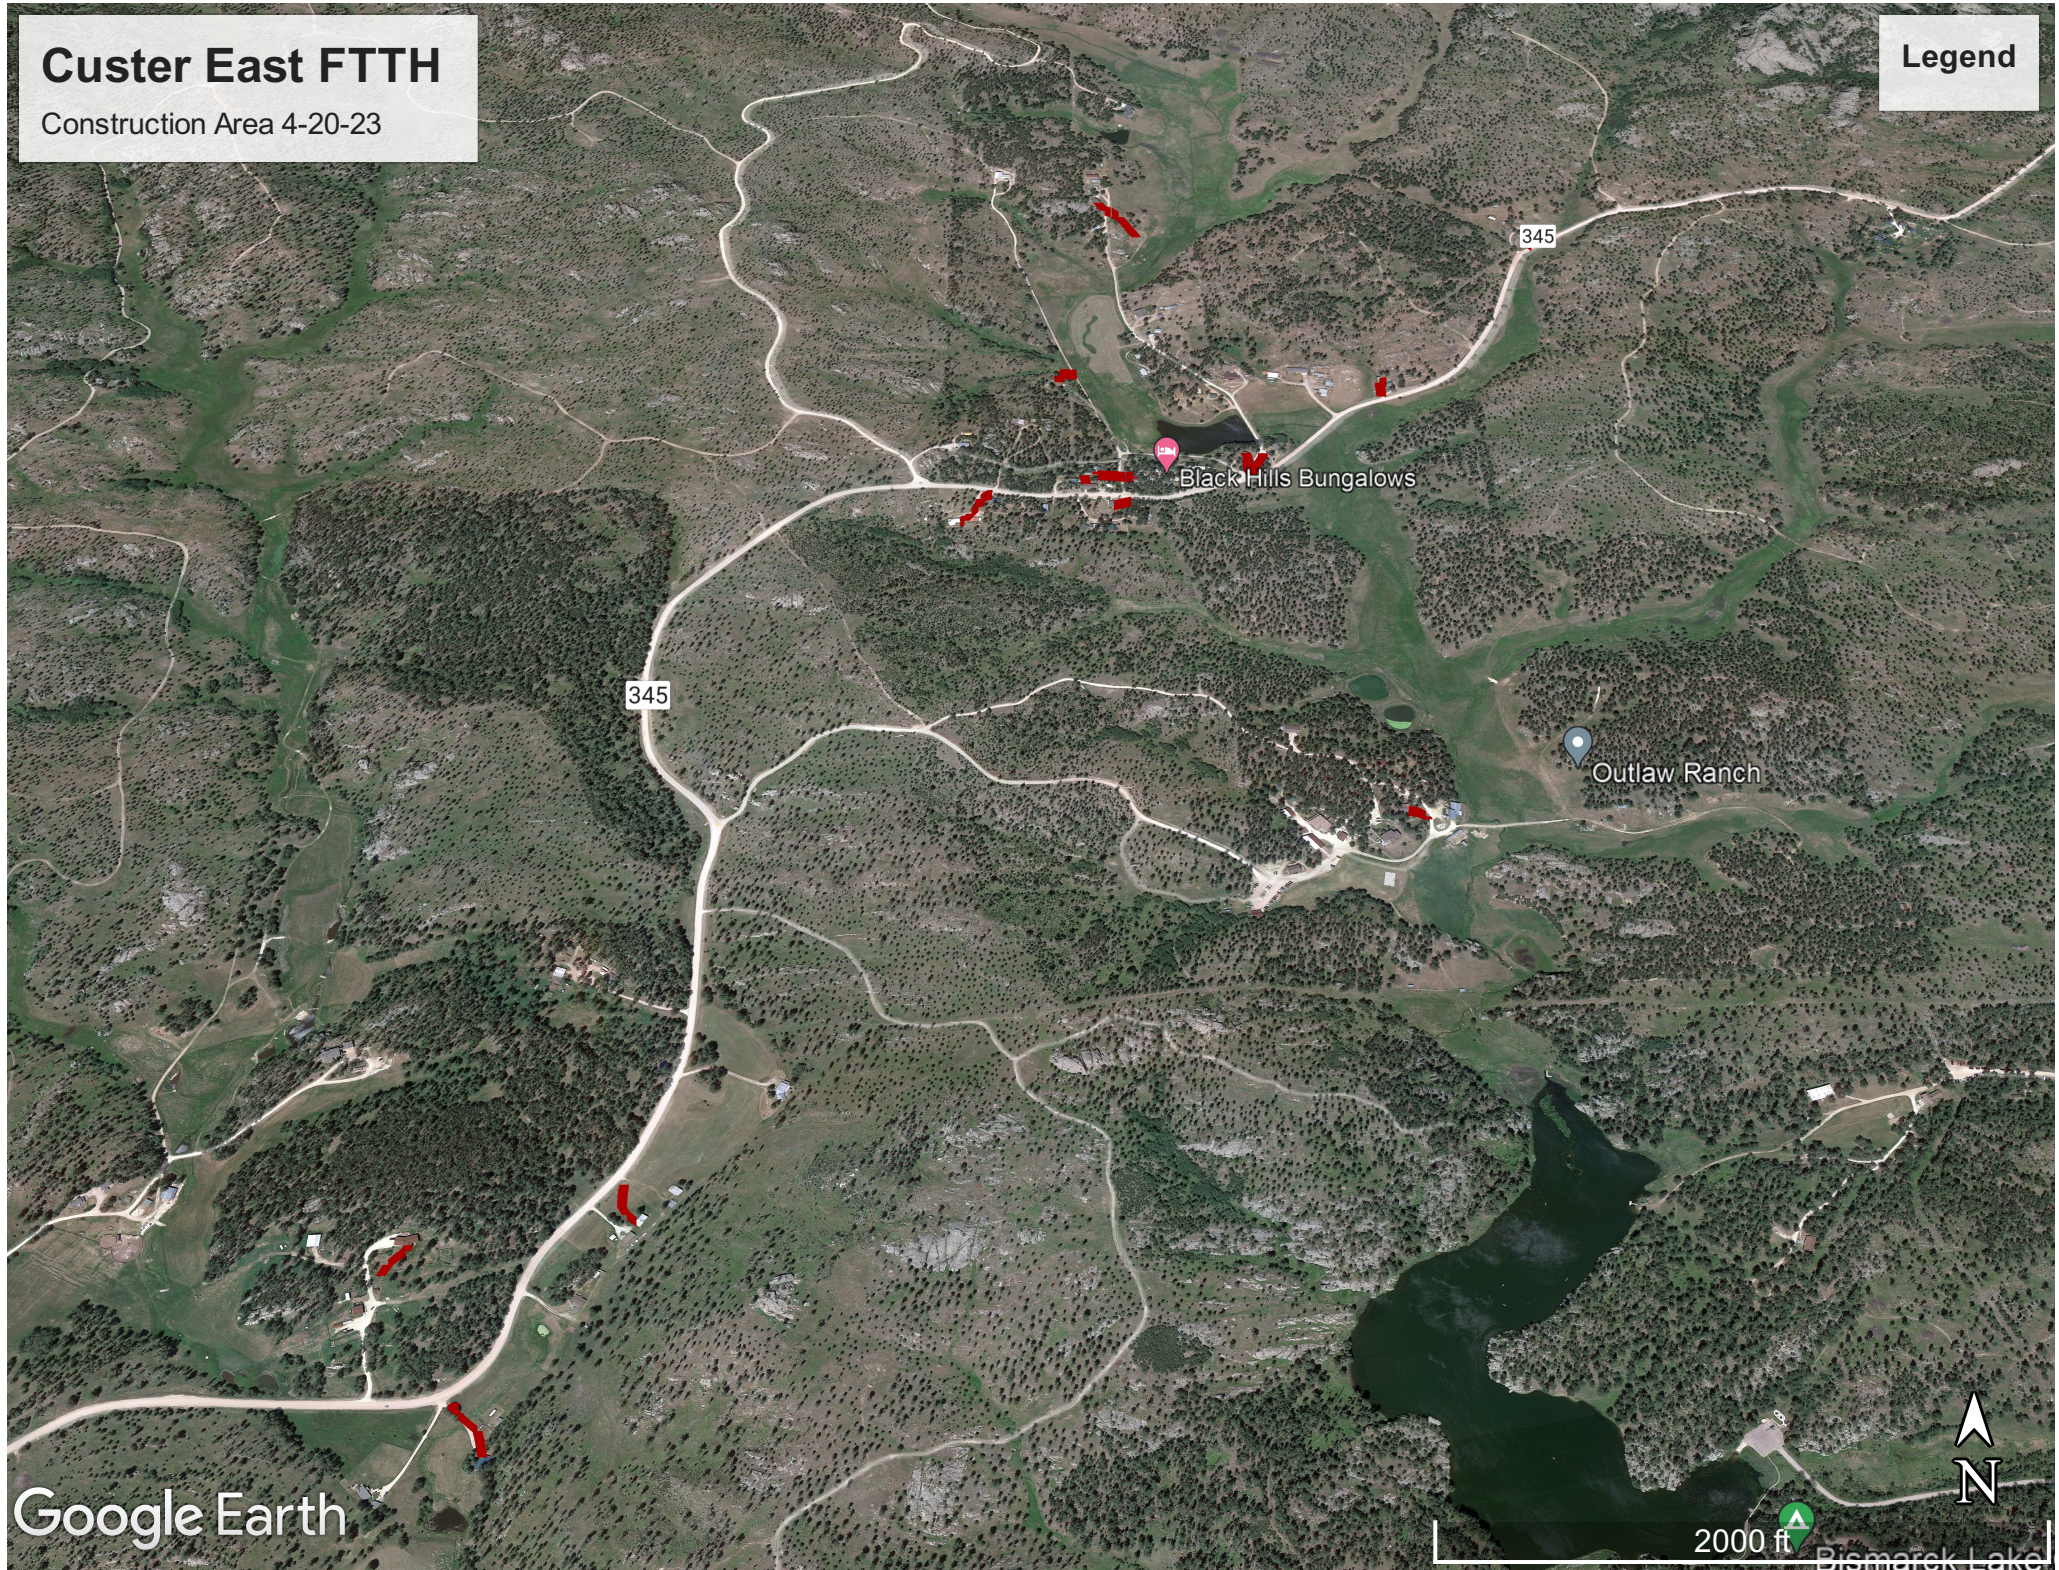

Custer East FTTH

Construction Area 4-20-23

Legend

Google Earth

2000 ft

Bismarek Lake