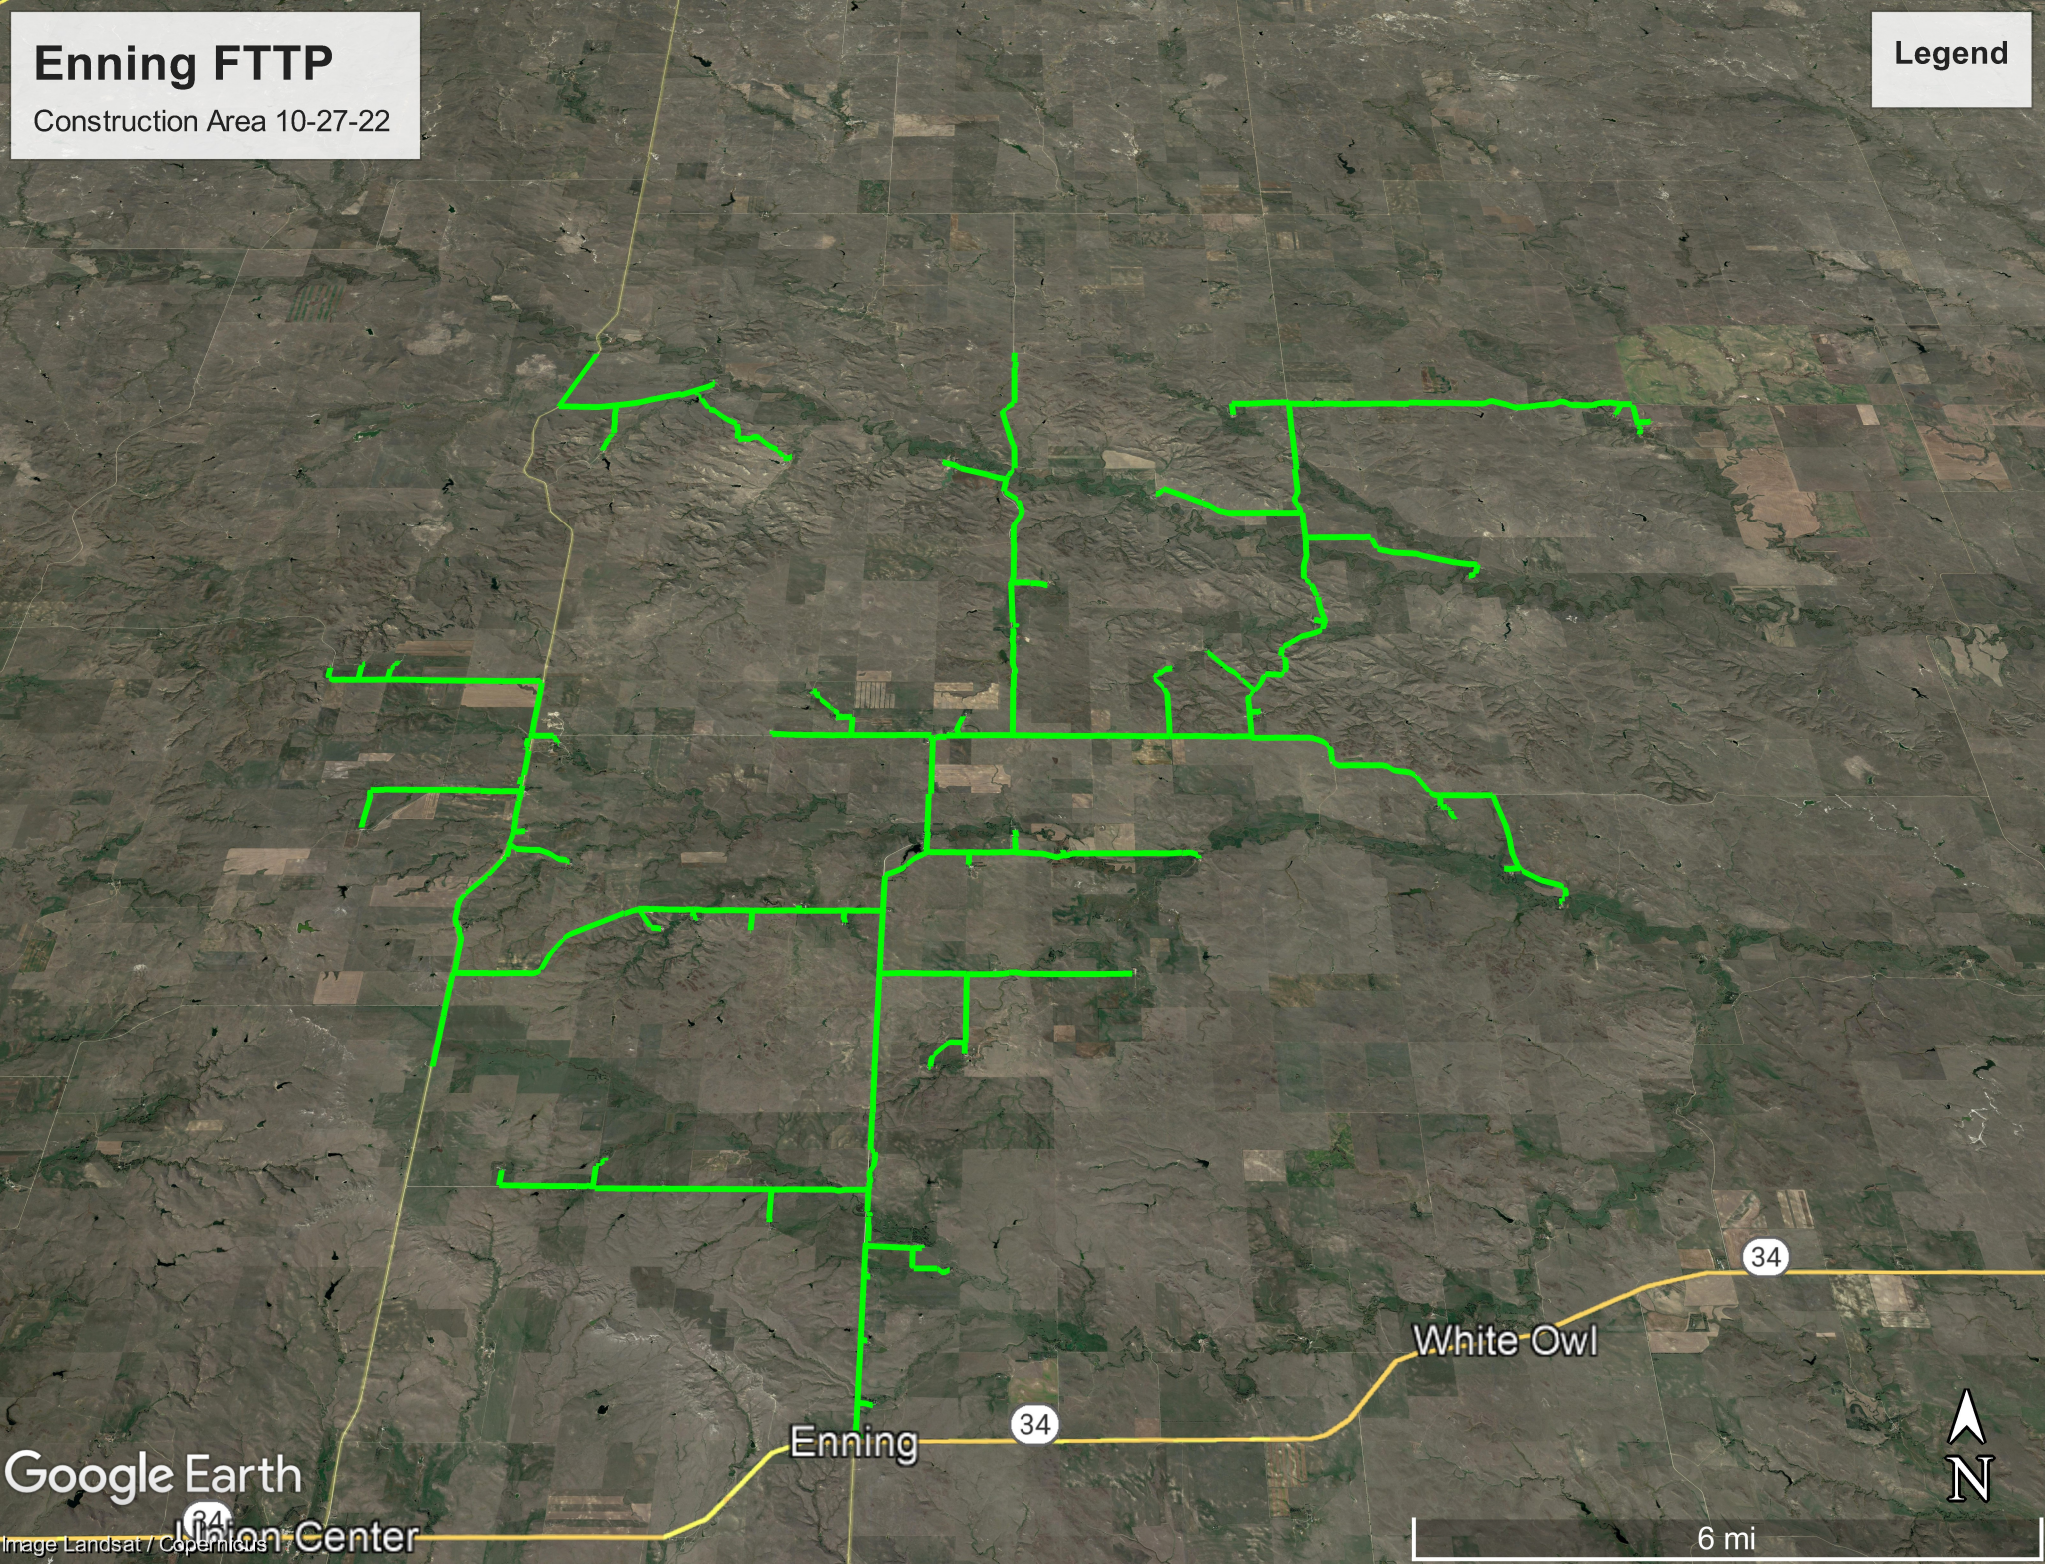

Enning FTTP

Construction Area 10-27-22

Legend

Google Earth

Union Center

White Owl

Enning

34

34

6 mi