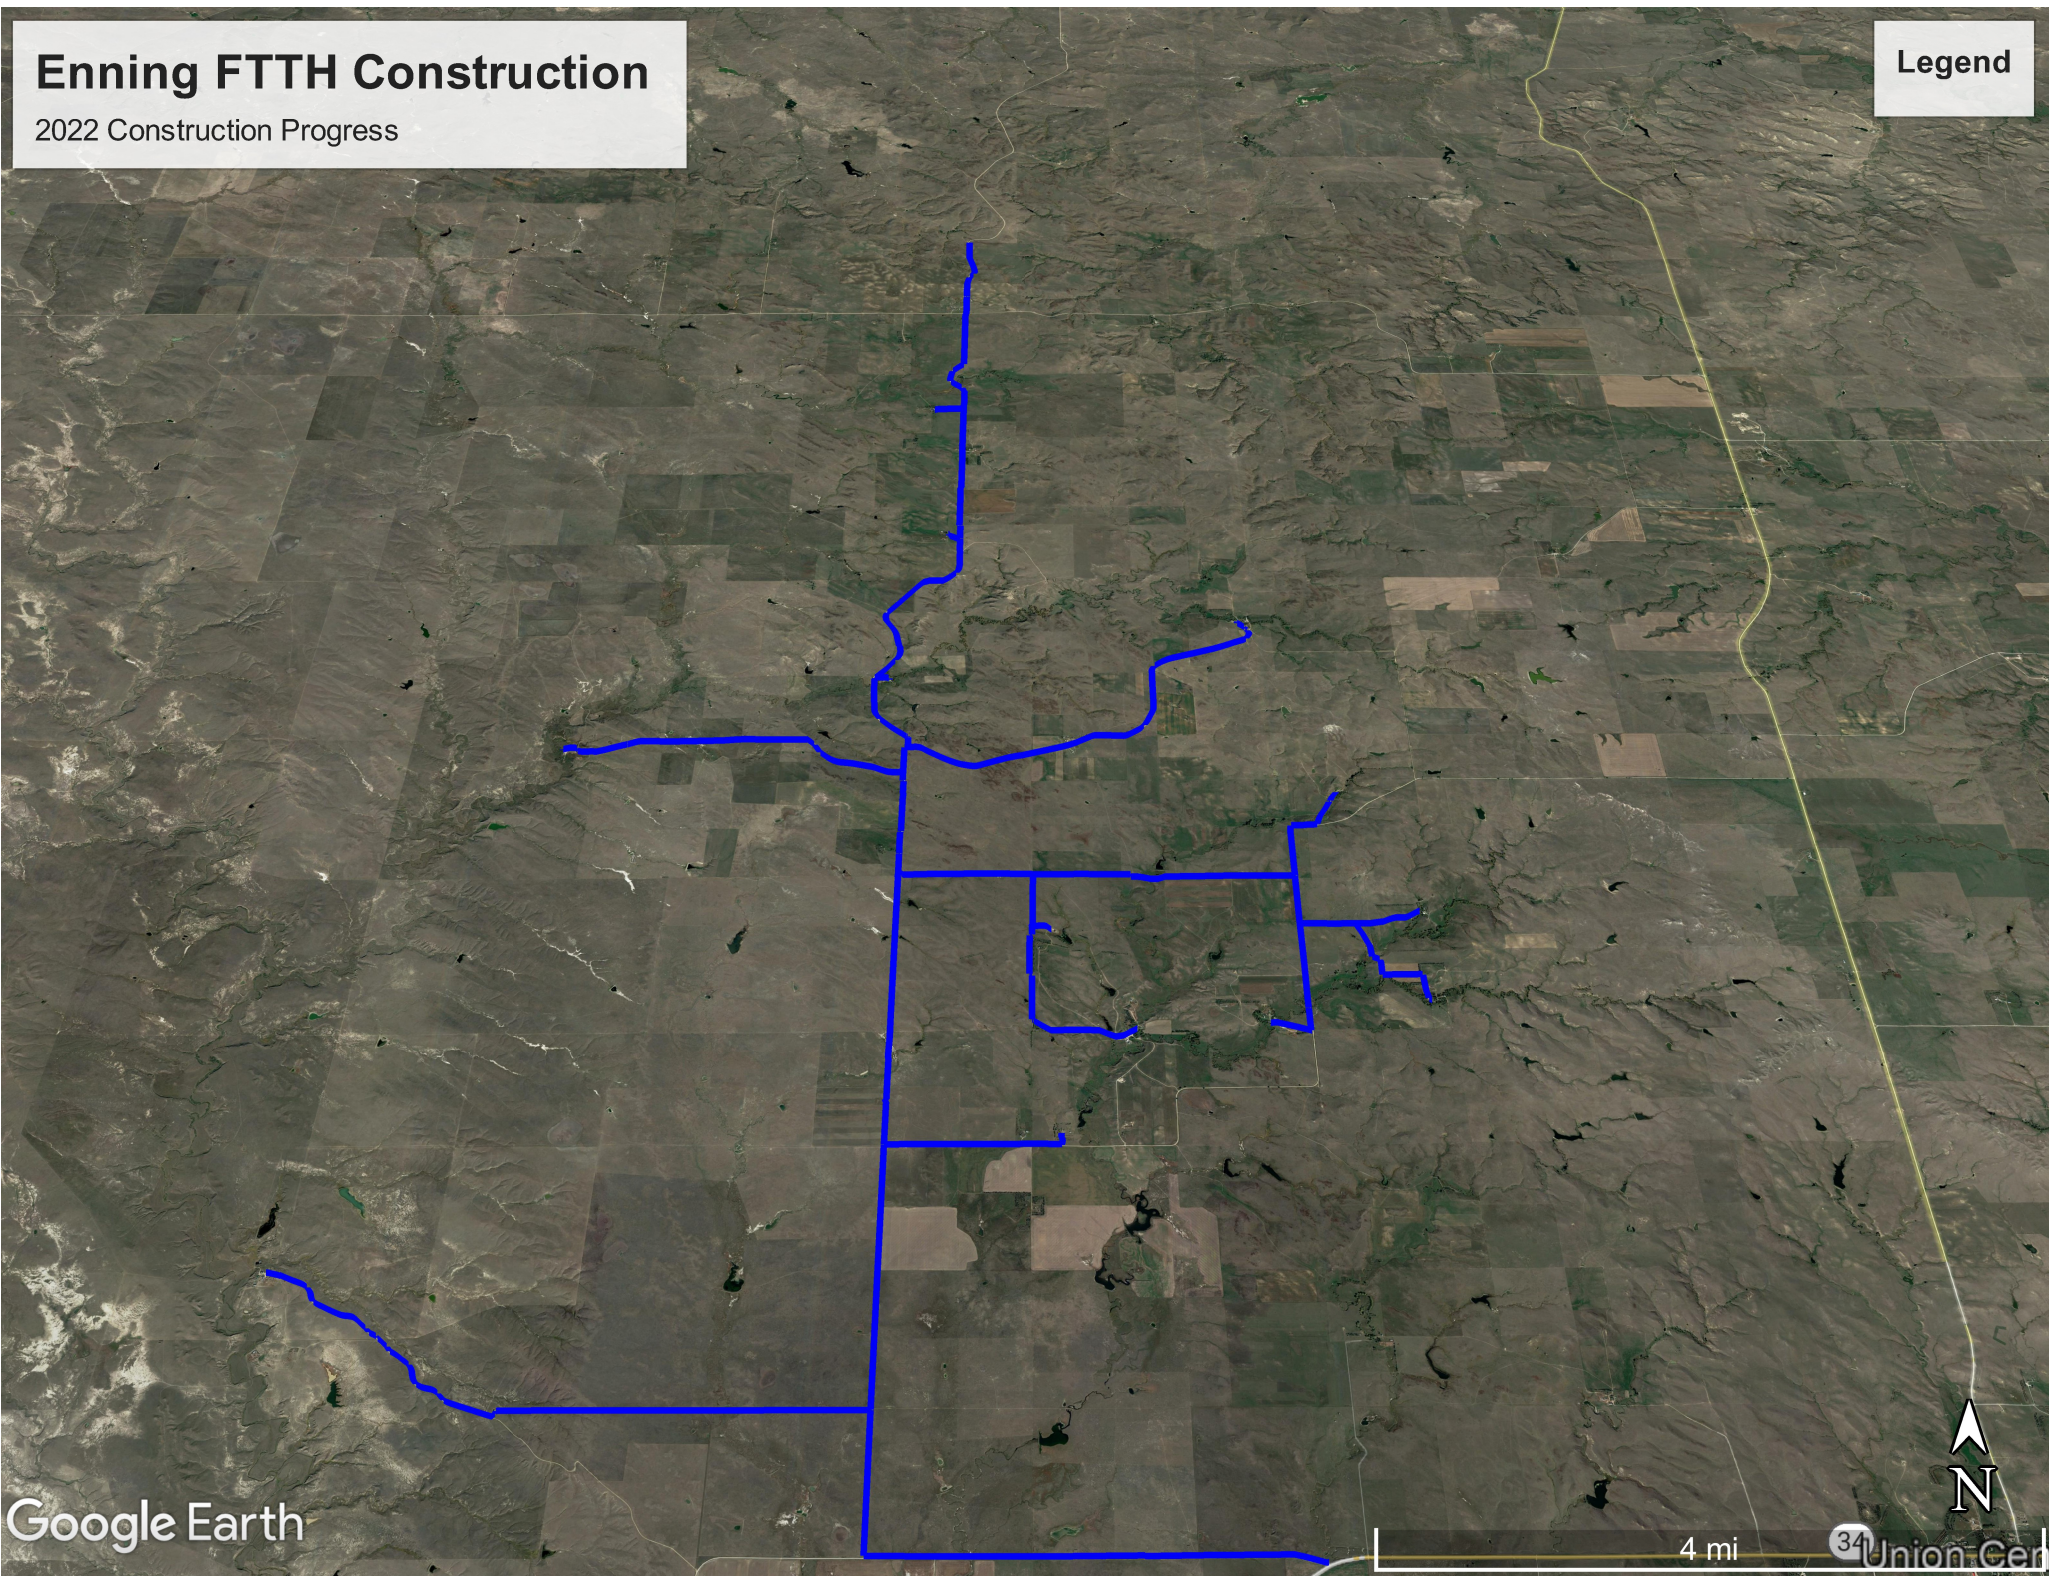

Enning FTTH Construction

2022 Construction Progress

Legend

Google Earth

4 mi

34

Union Cen