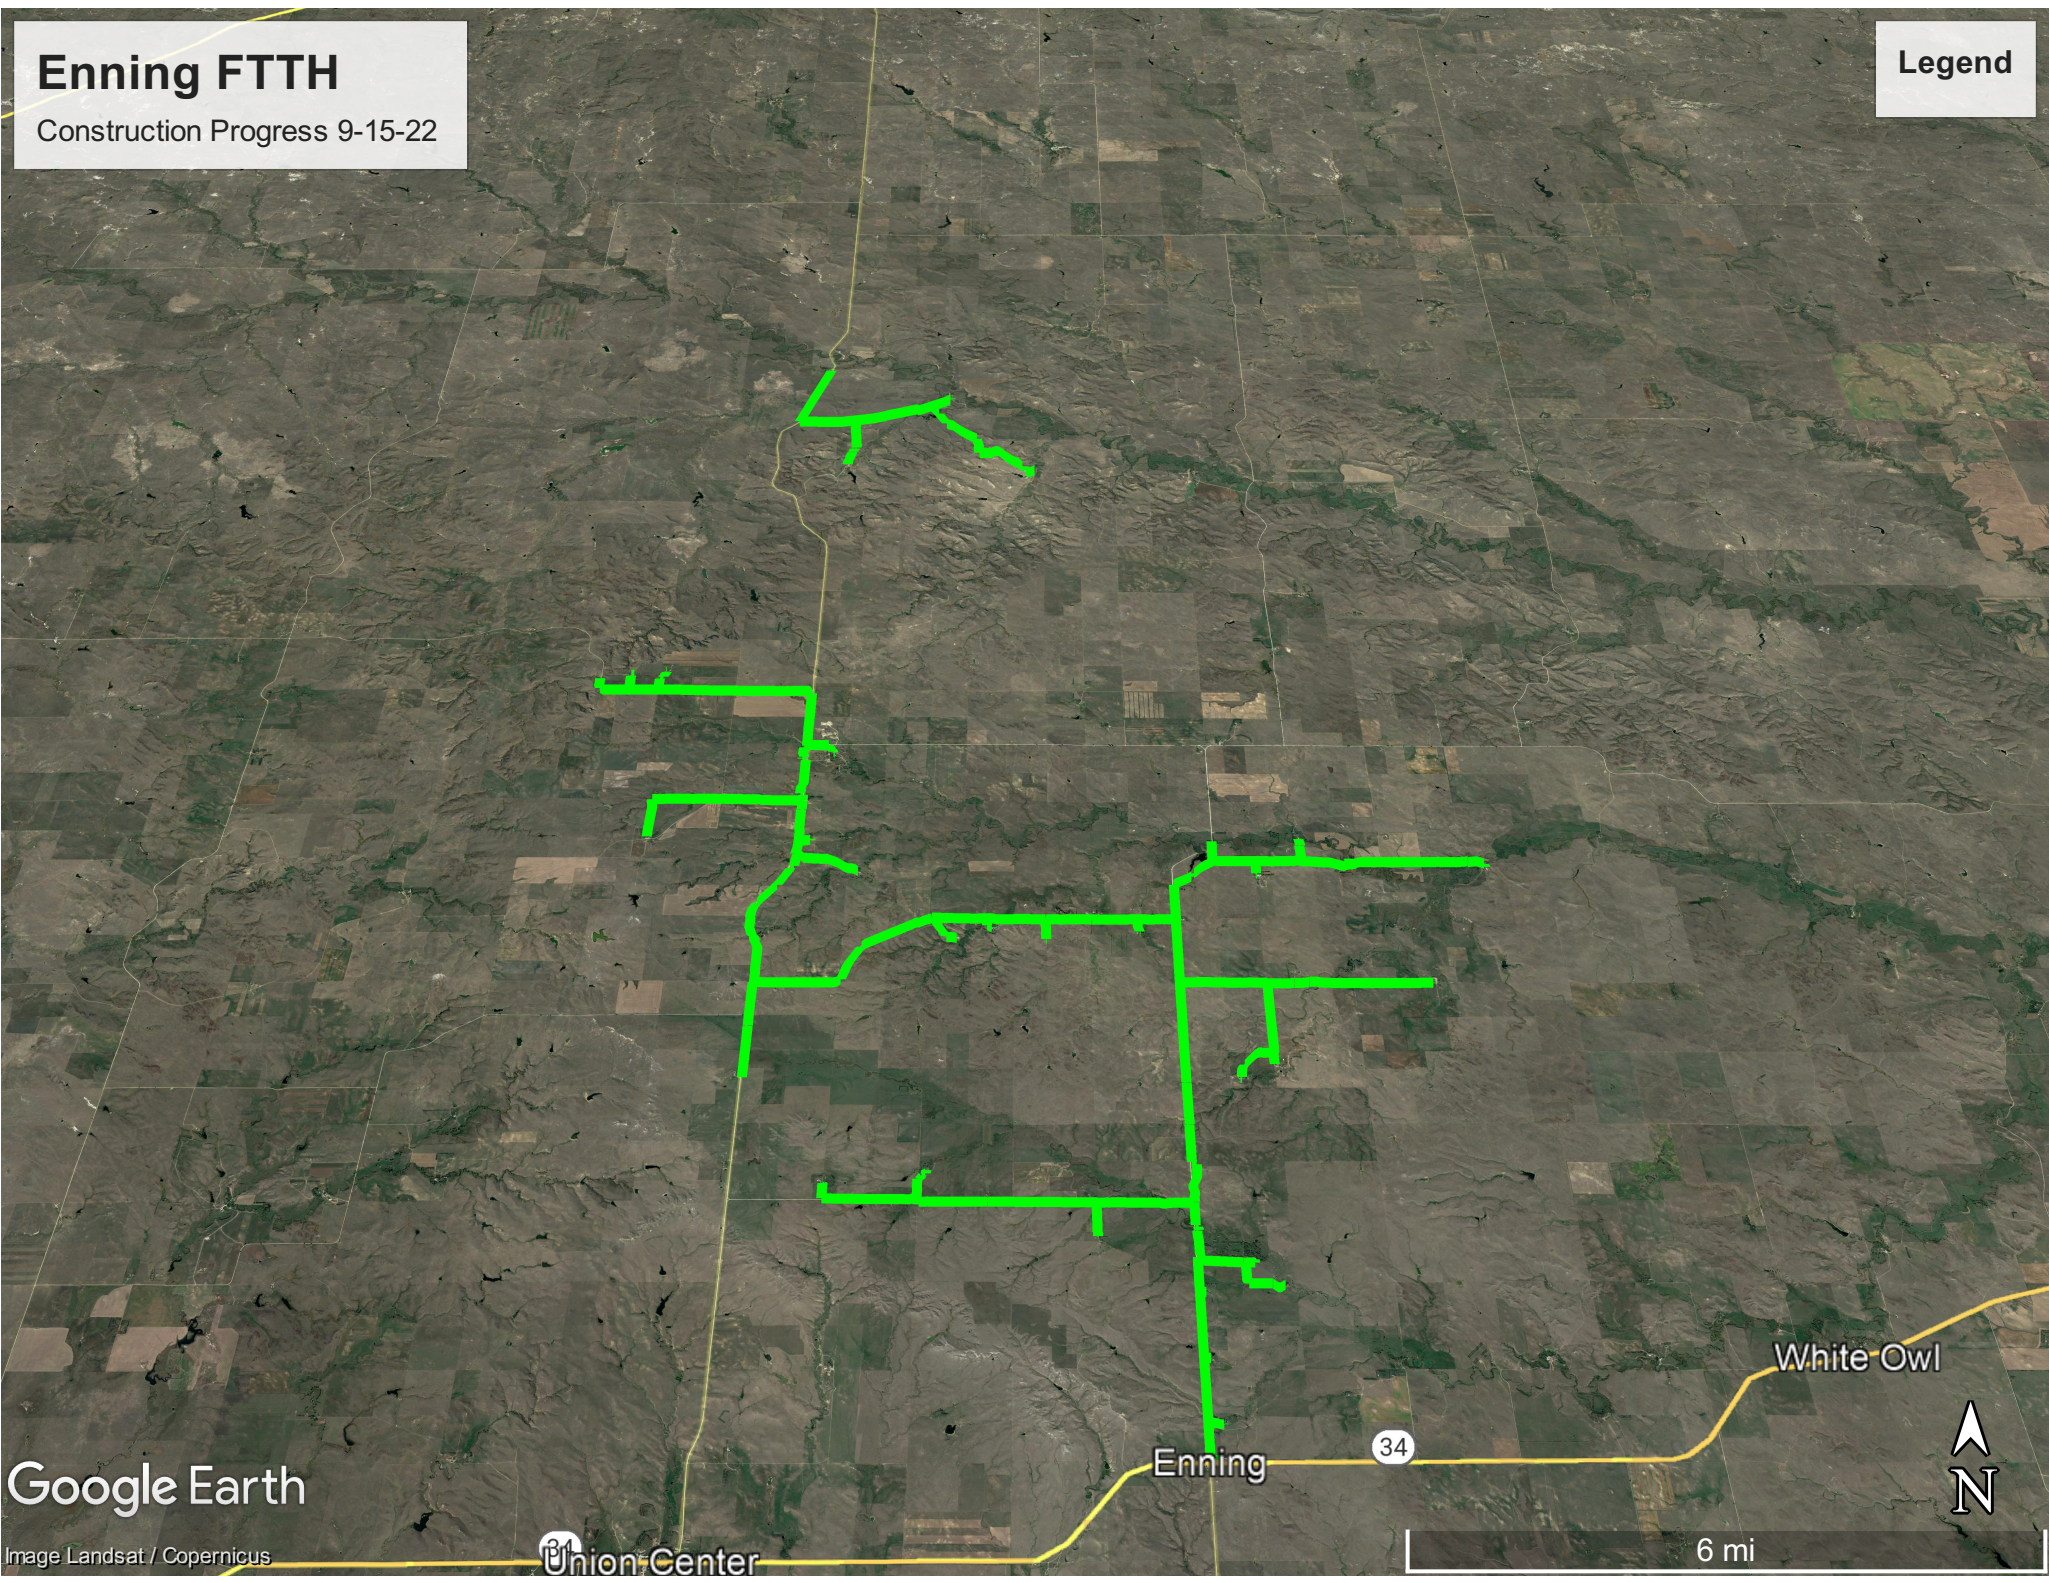

# Enning FTTH

Construction Progress 9-15-22

Legend

Google Earth

Image Landsat / Copernicus

Union Center

Enning

34

White Owl

6 mi