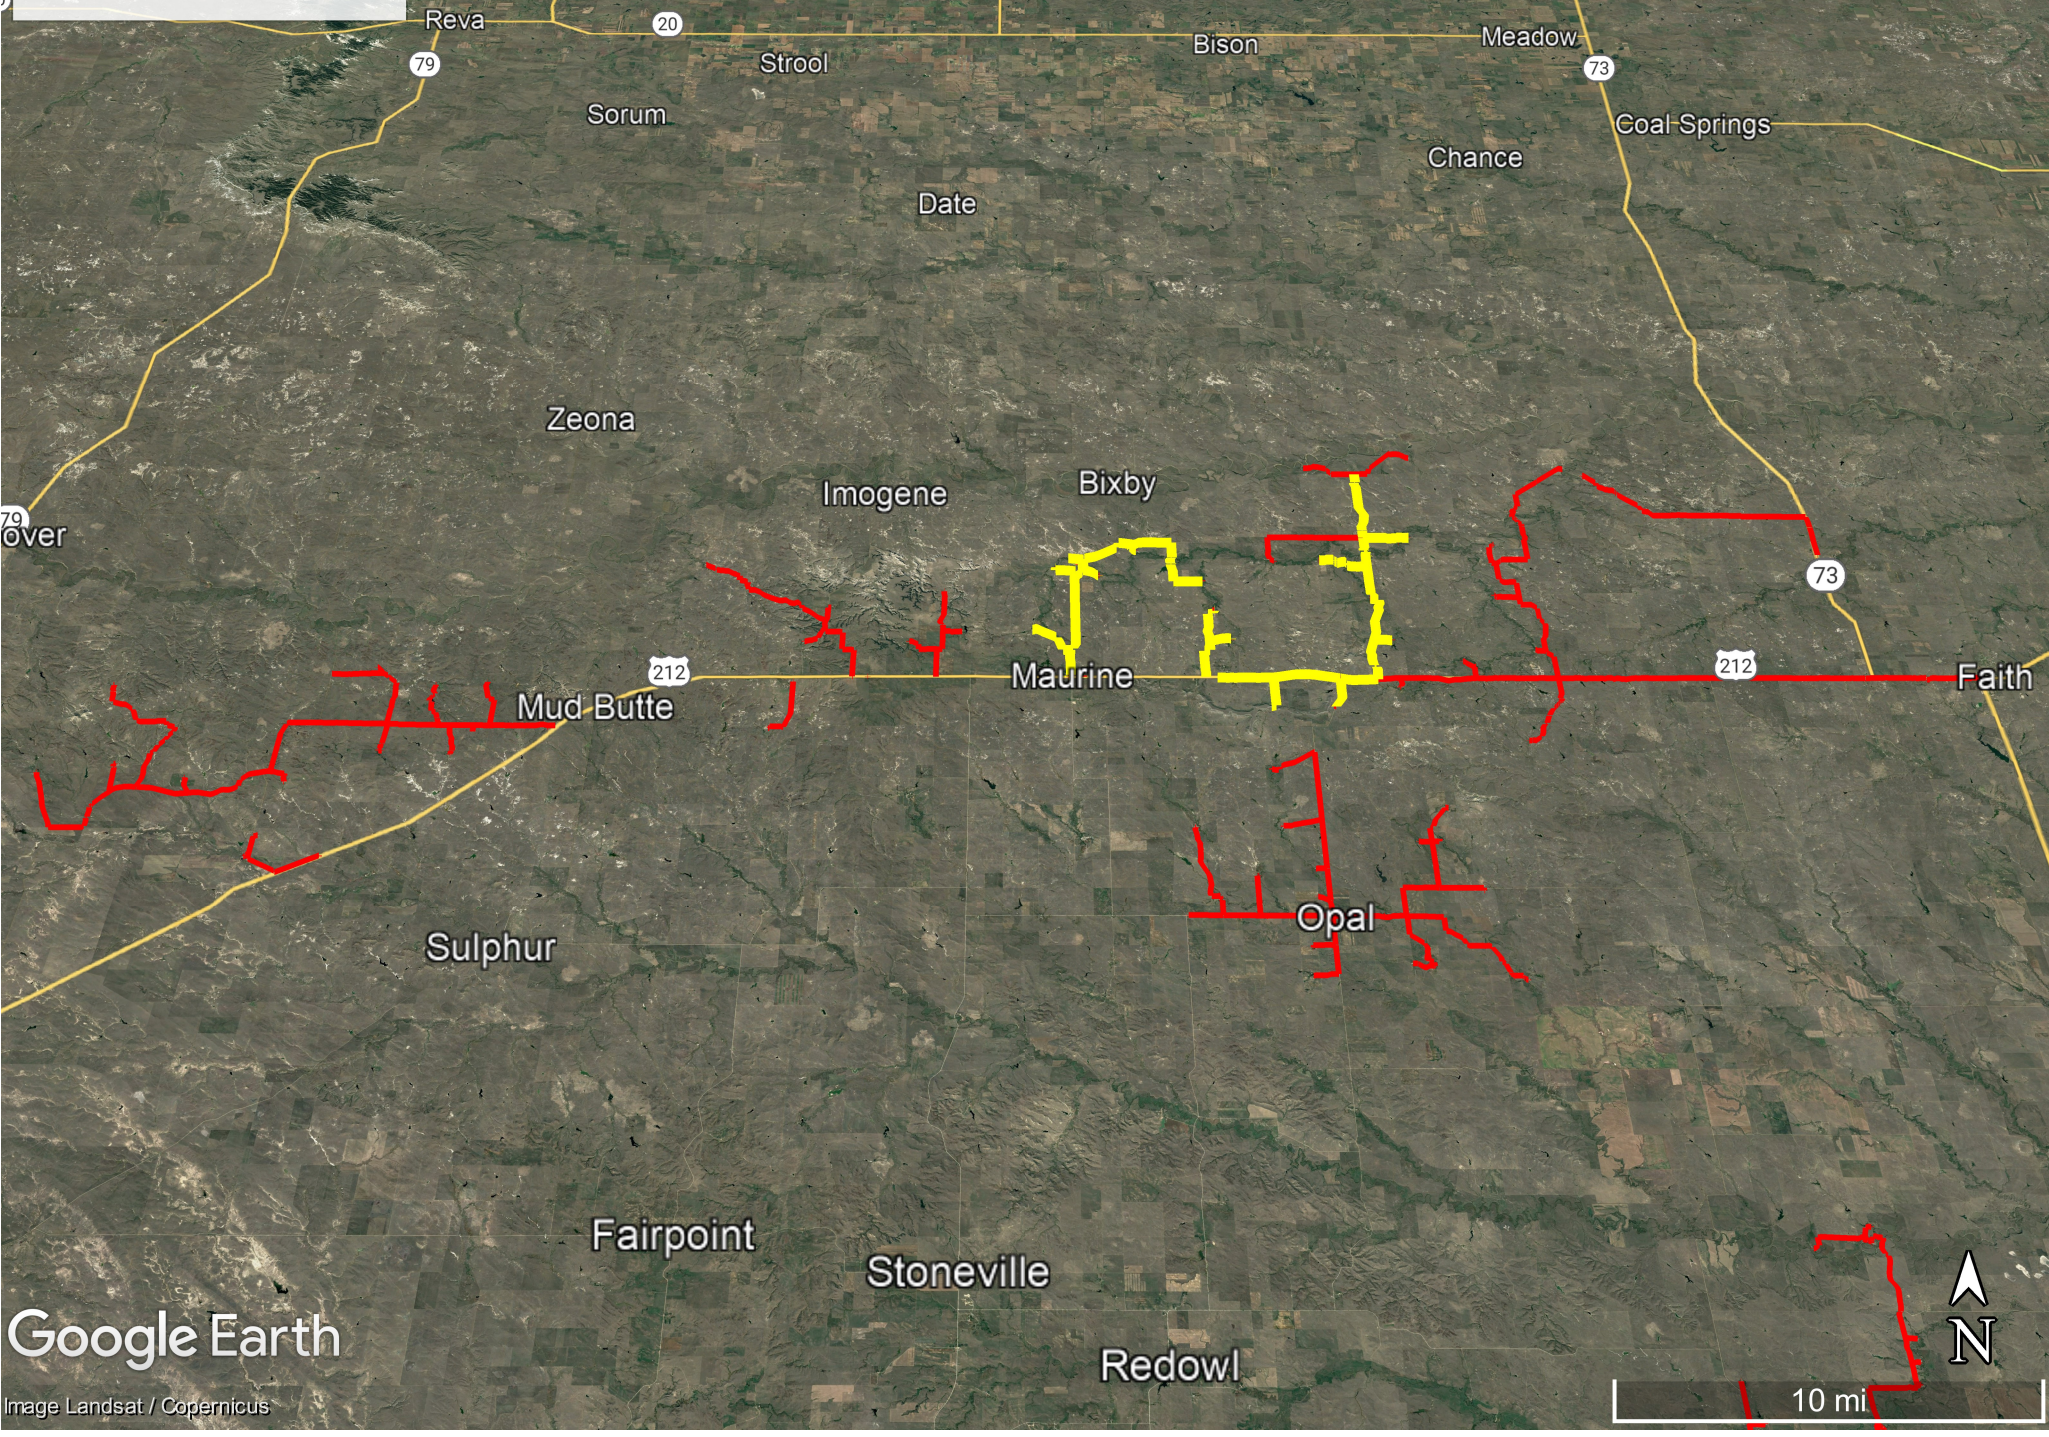

# Maurine FTTH

Construction Area 6-15-23

Legend

Google Earth

Image Landsat / Copernicus

10 mi