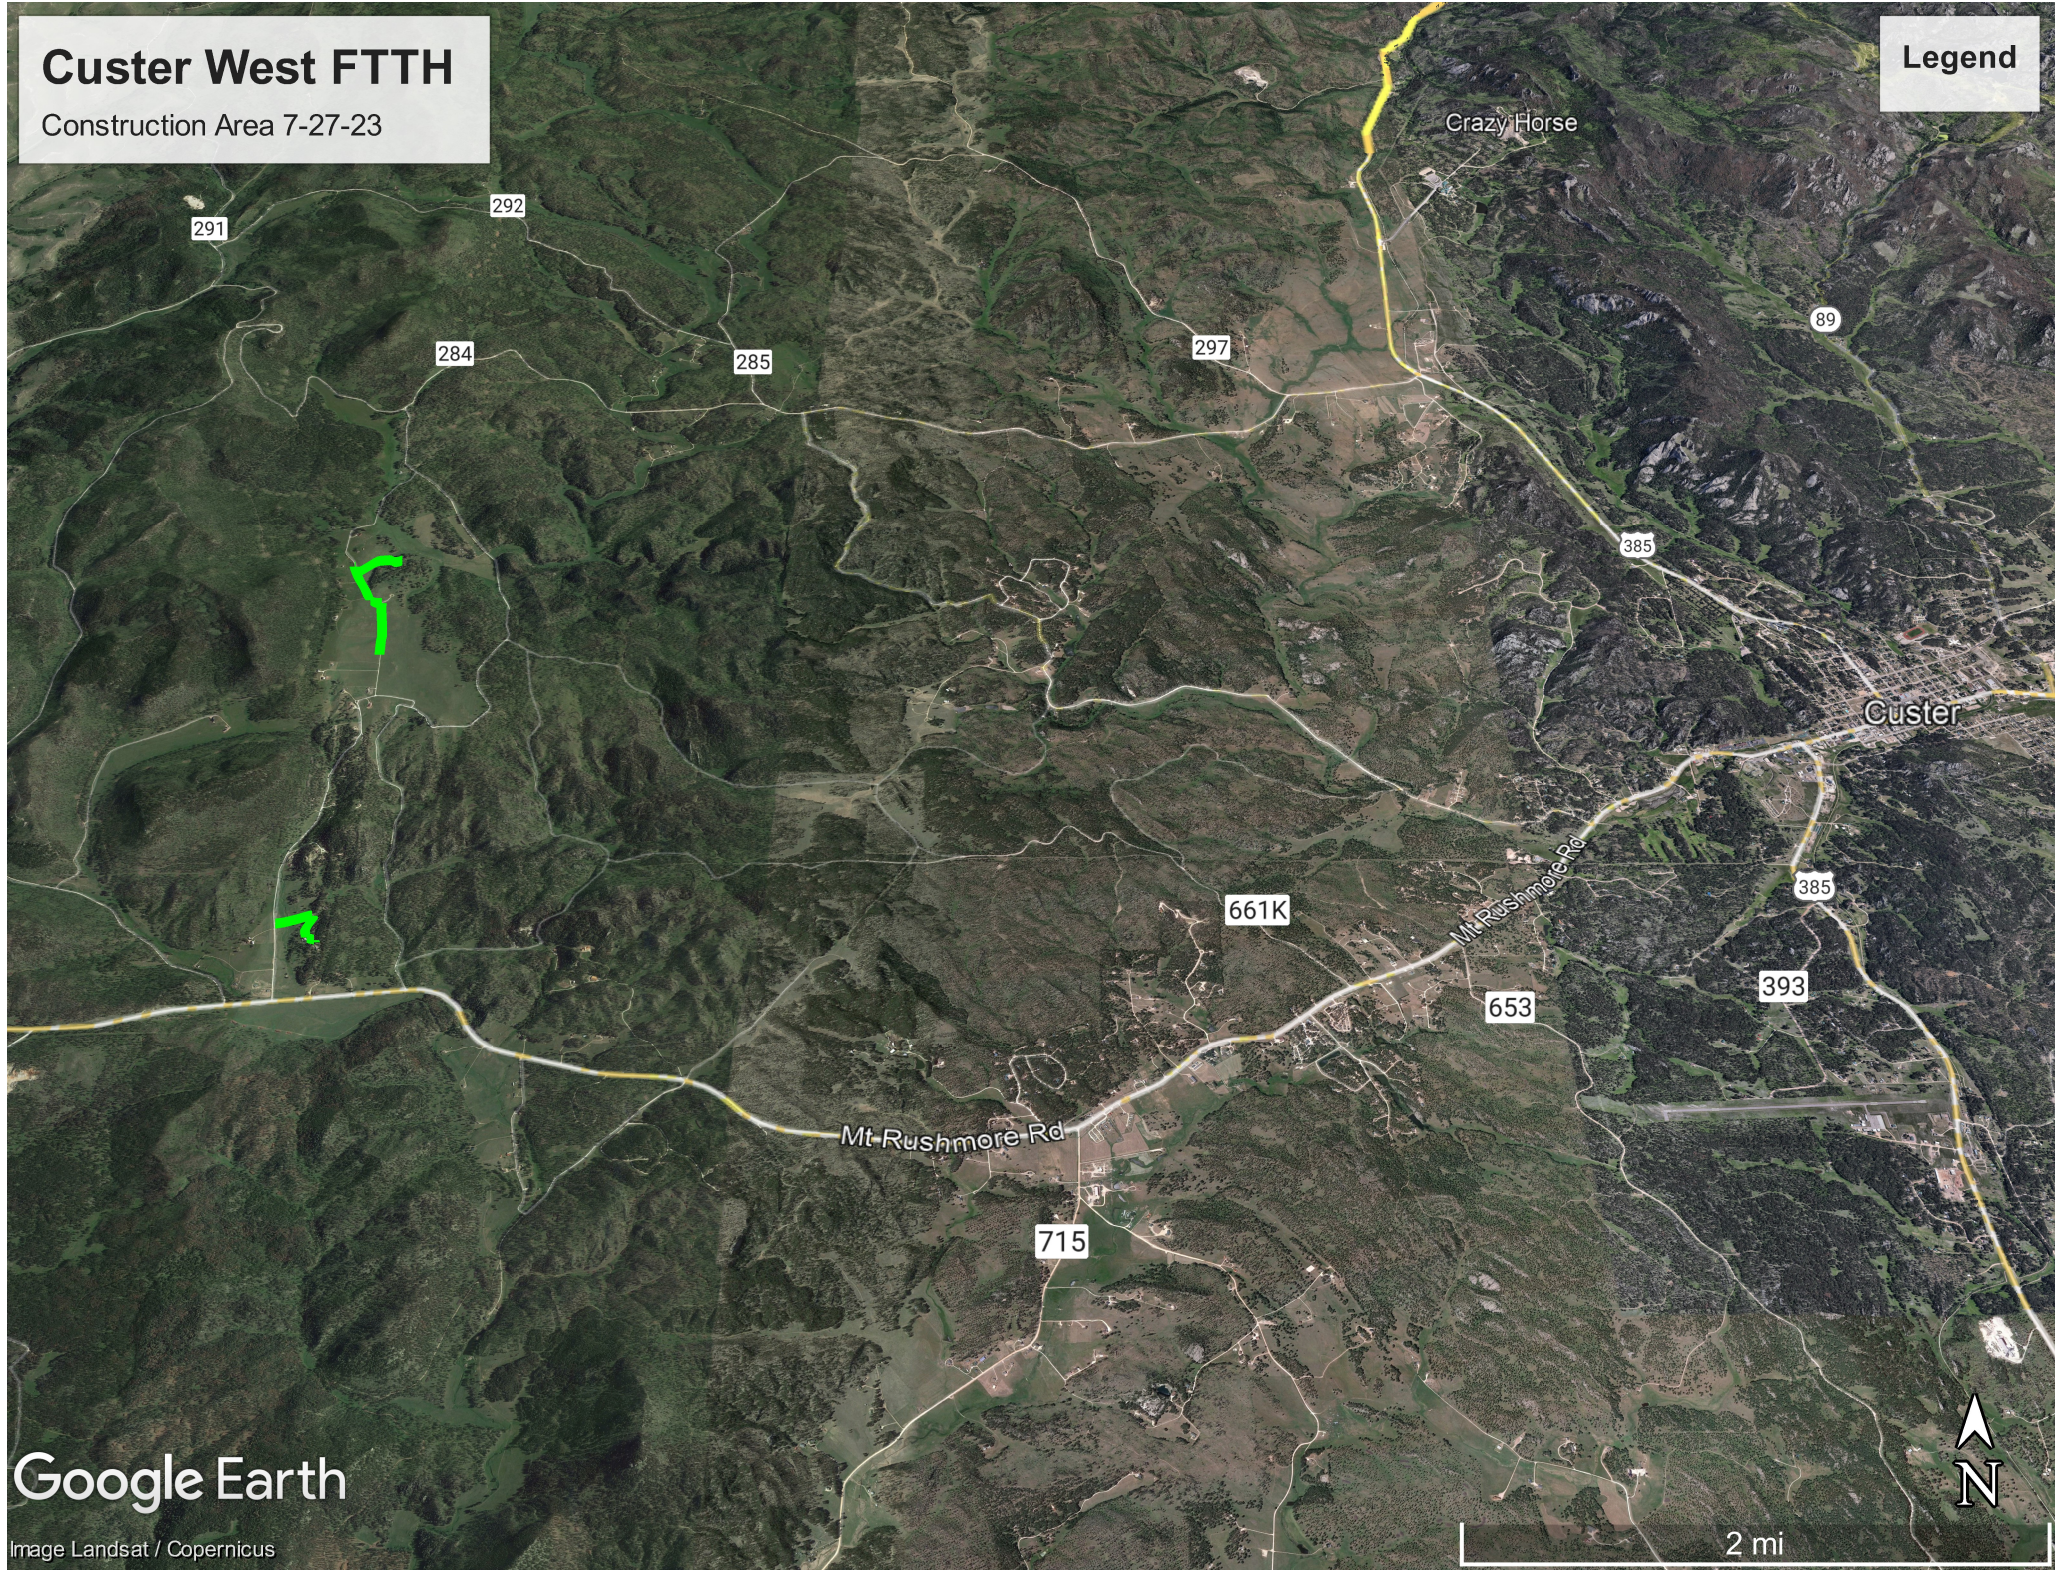

Custer West FTTH

Construction Area 7-27-23

Legend

Google Earth

Image Landsat / Copernicus

2 mi