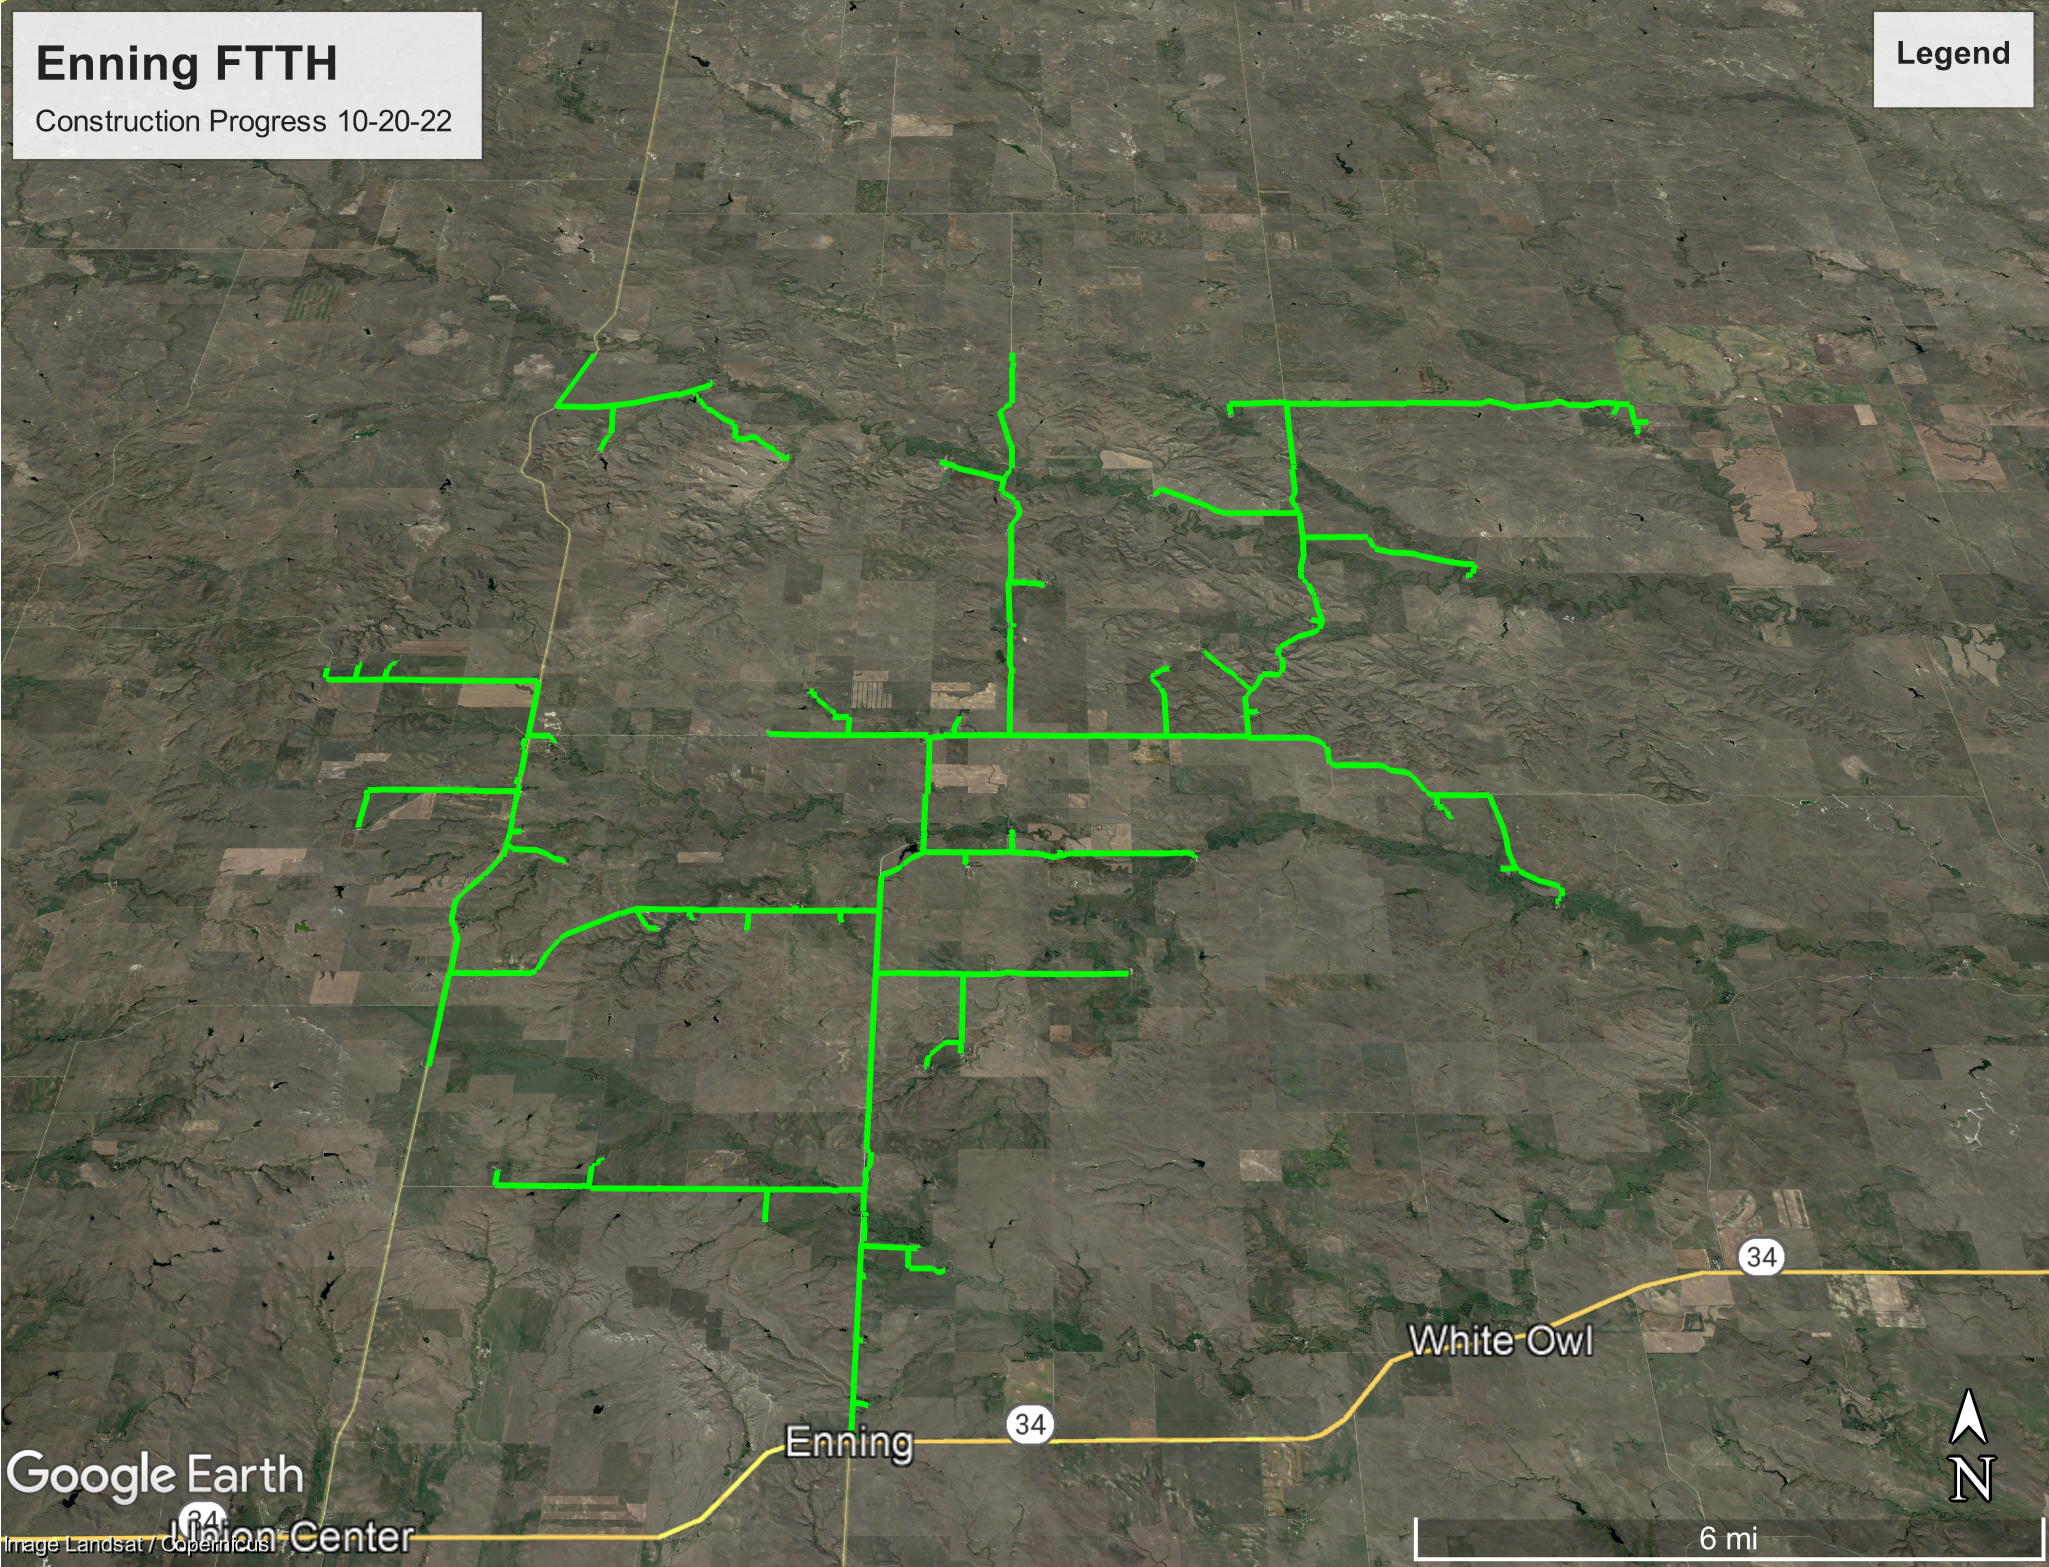

Enning FTTH

Construction Progress 10-20-22

Legend

Google Earth

Union Center

White Owl

Enning

34

34

6 mi