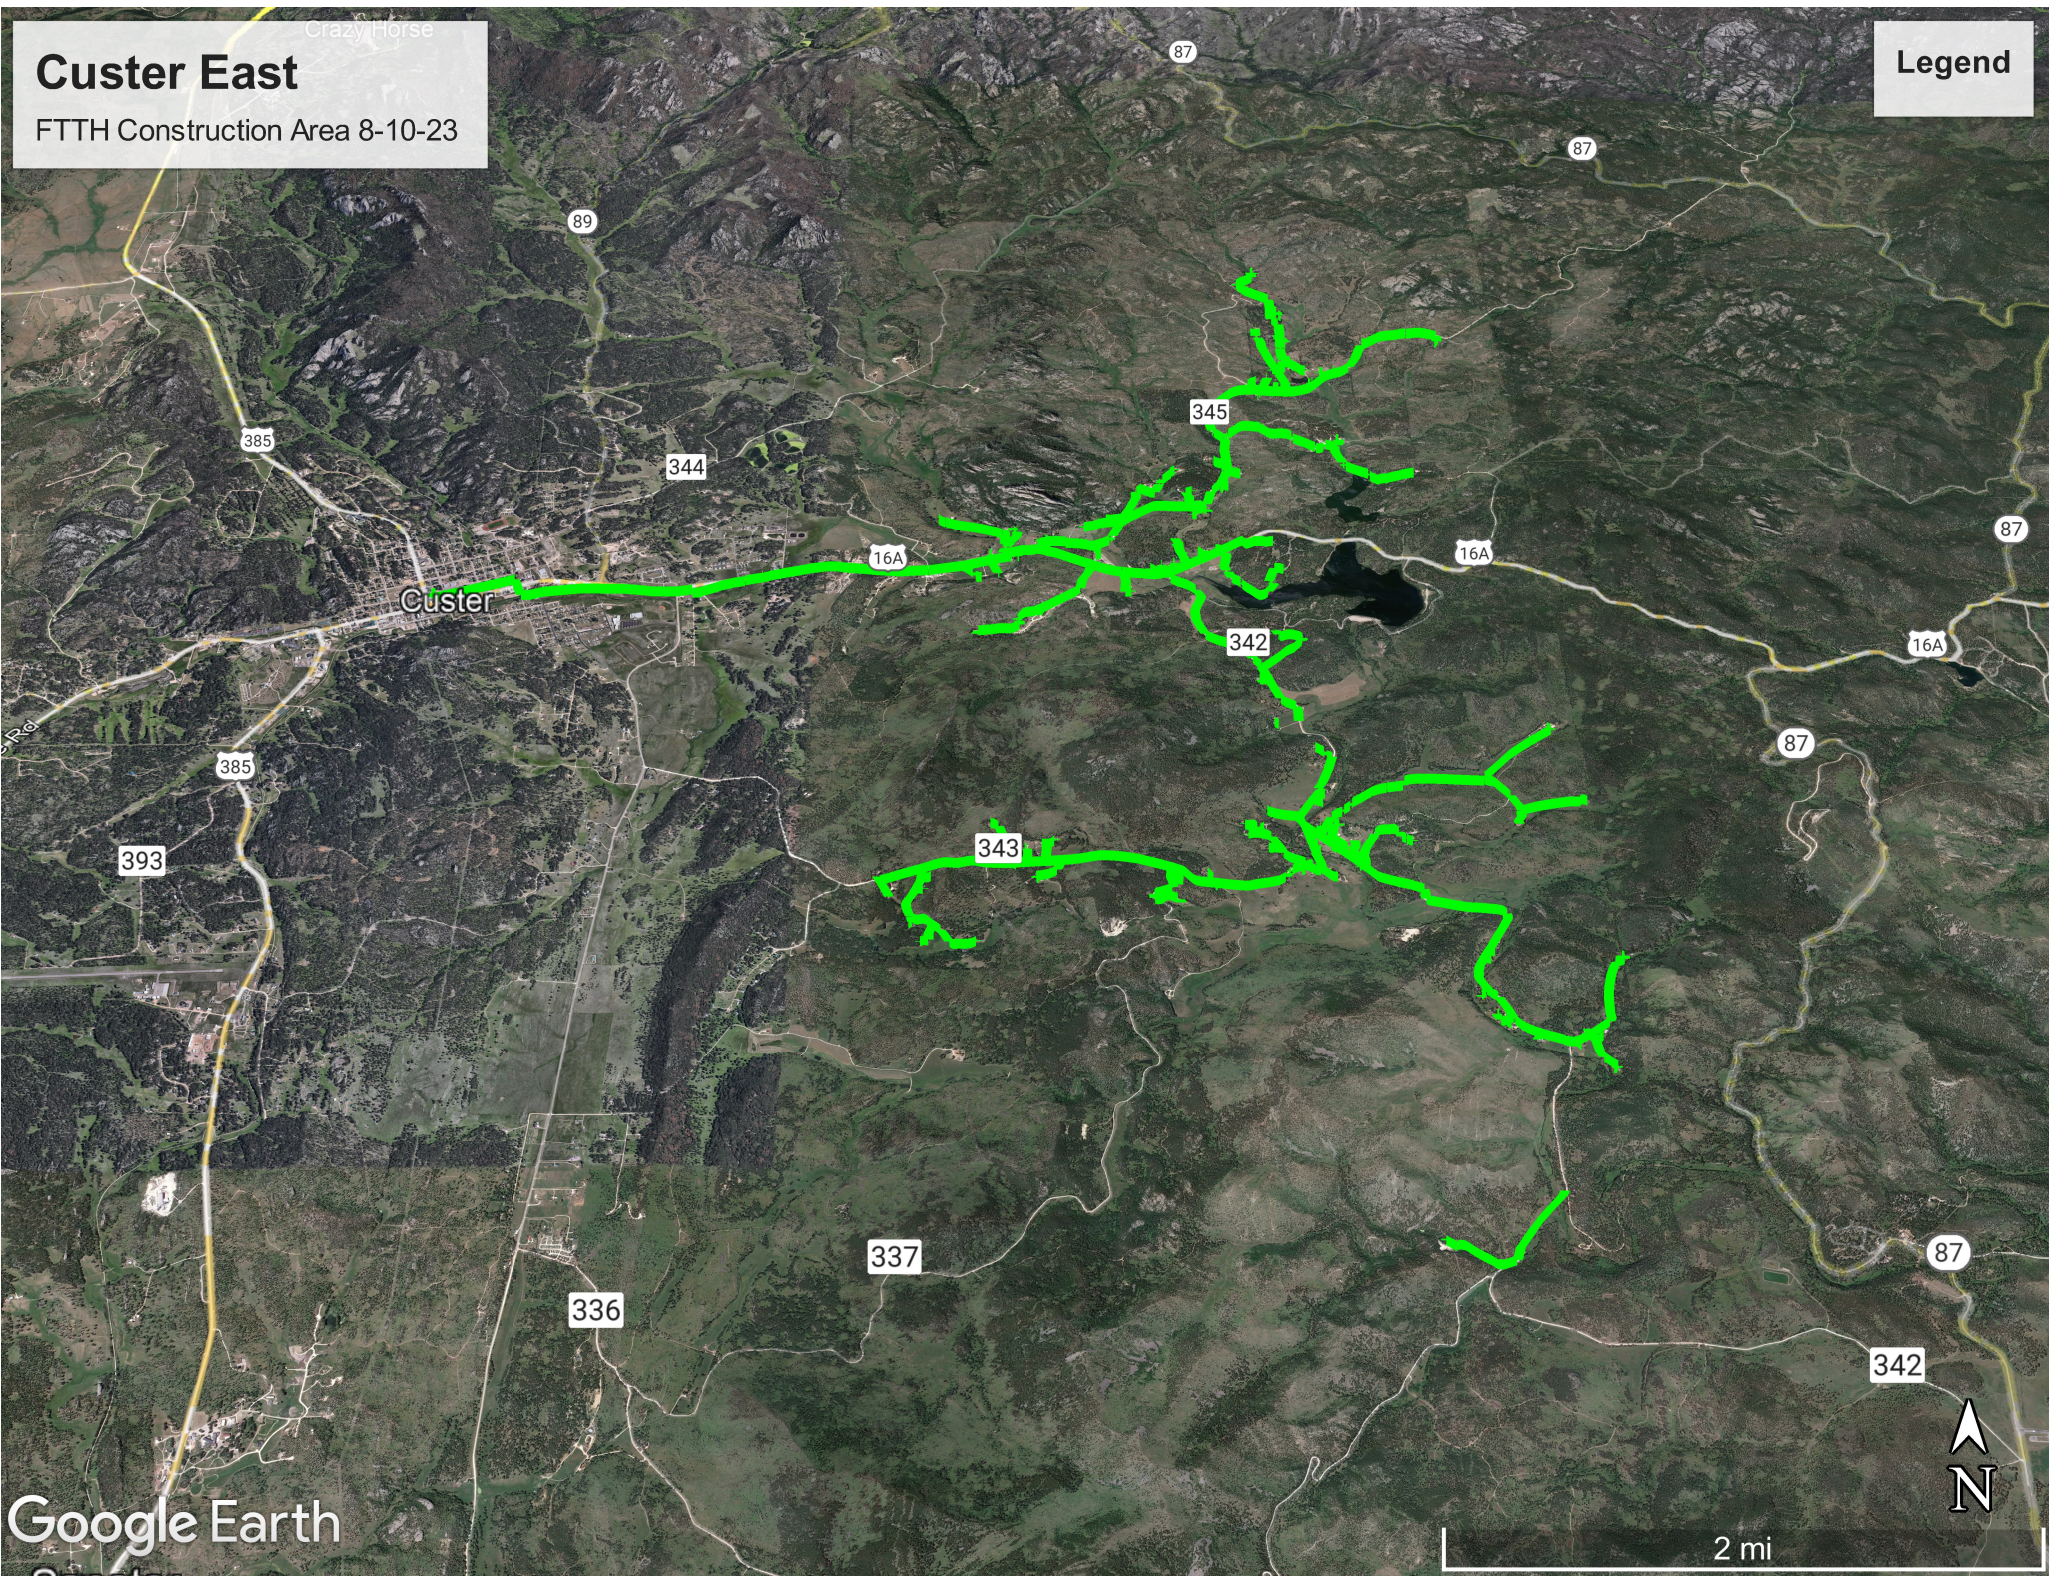

Custer East

FTTH Construction Area 8-10-23

Legend

Google Earth

2 mi