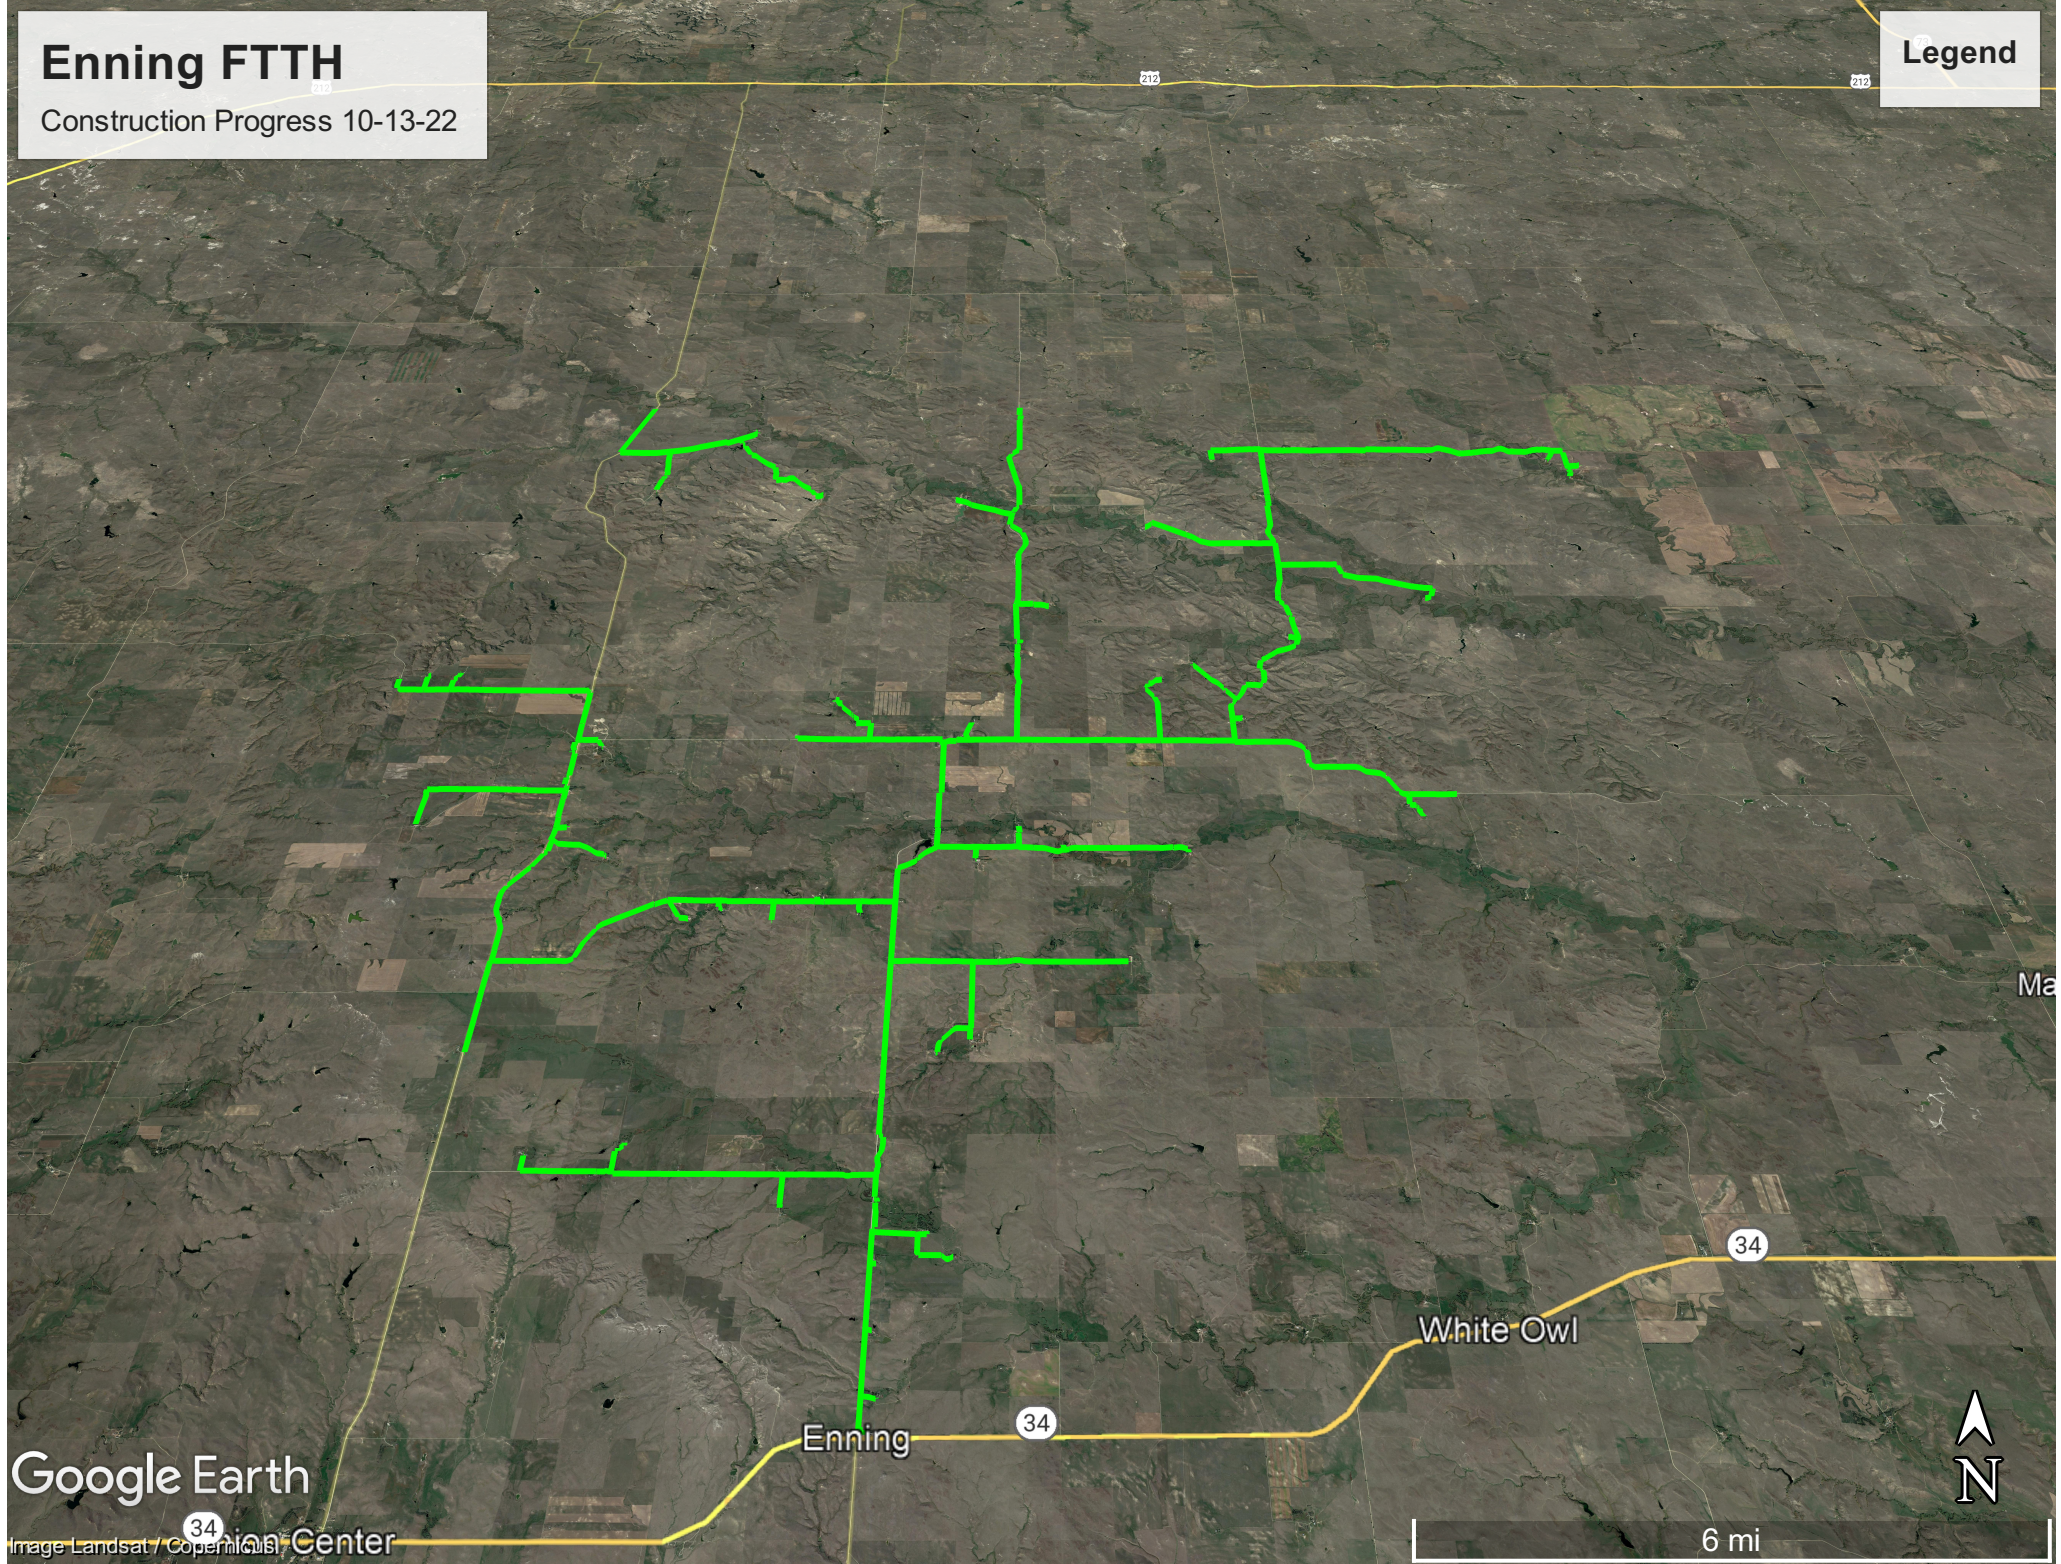

Enning FTTH

Construction Progress 10-13-22

Legend

Google Earth

Image Landsat / Copernicus
34 Mission Center

White Owl

Enning

6 mi