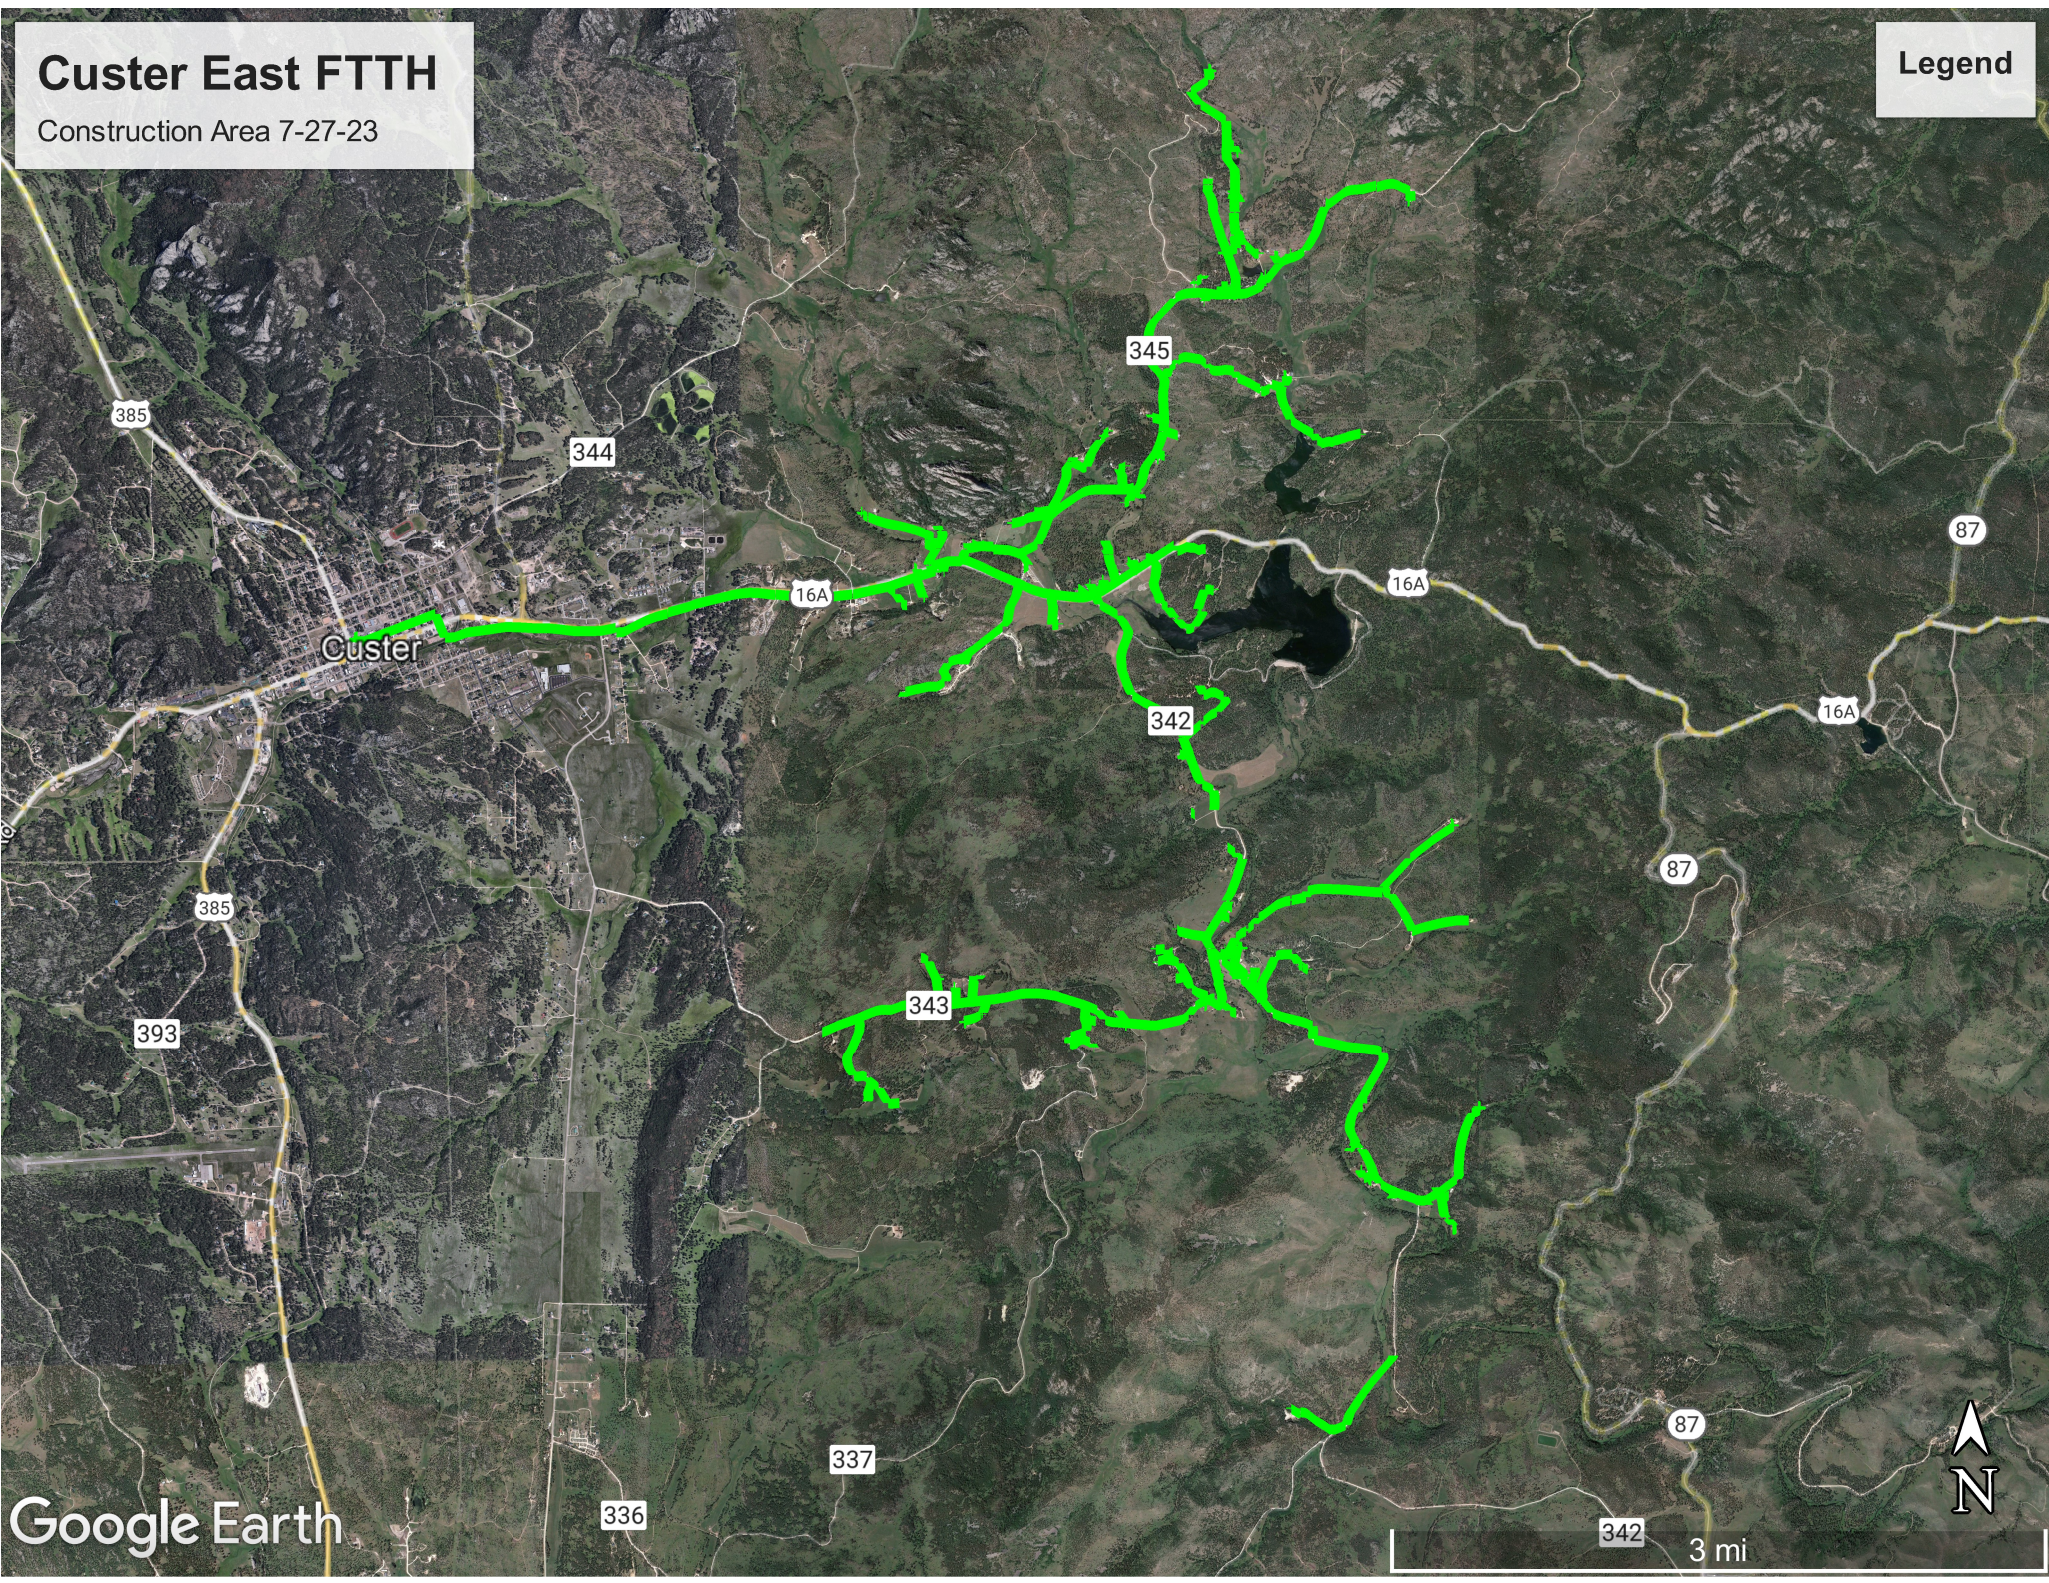

Custer East FTTH

Construction Area 7-27-23

Legend

Google Earth