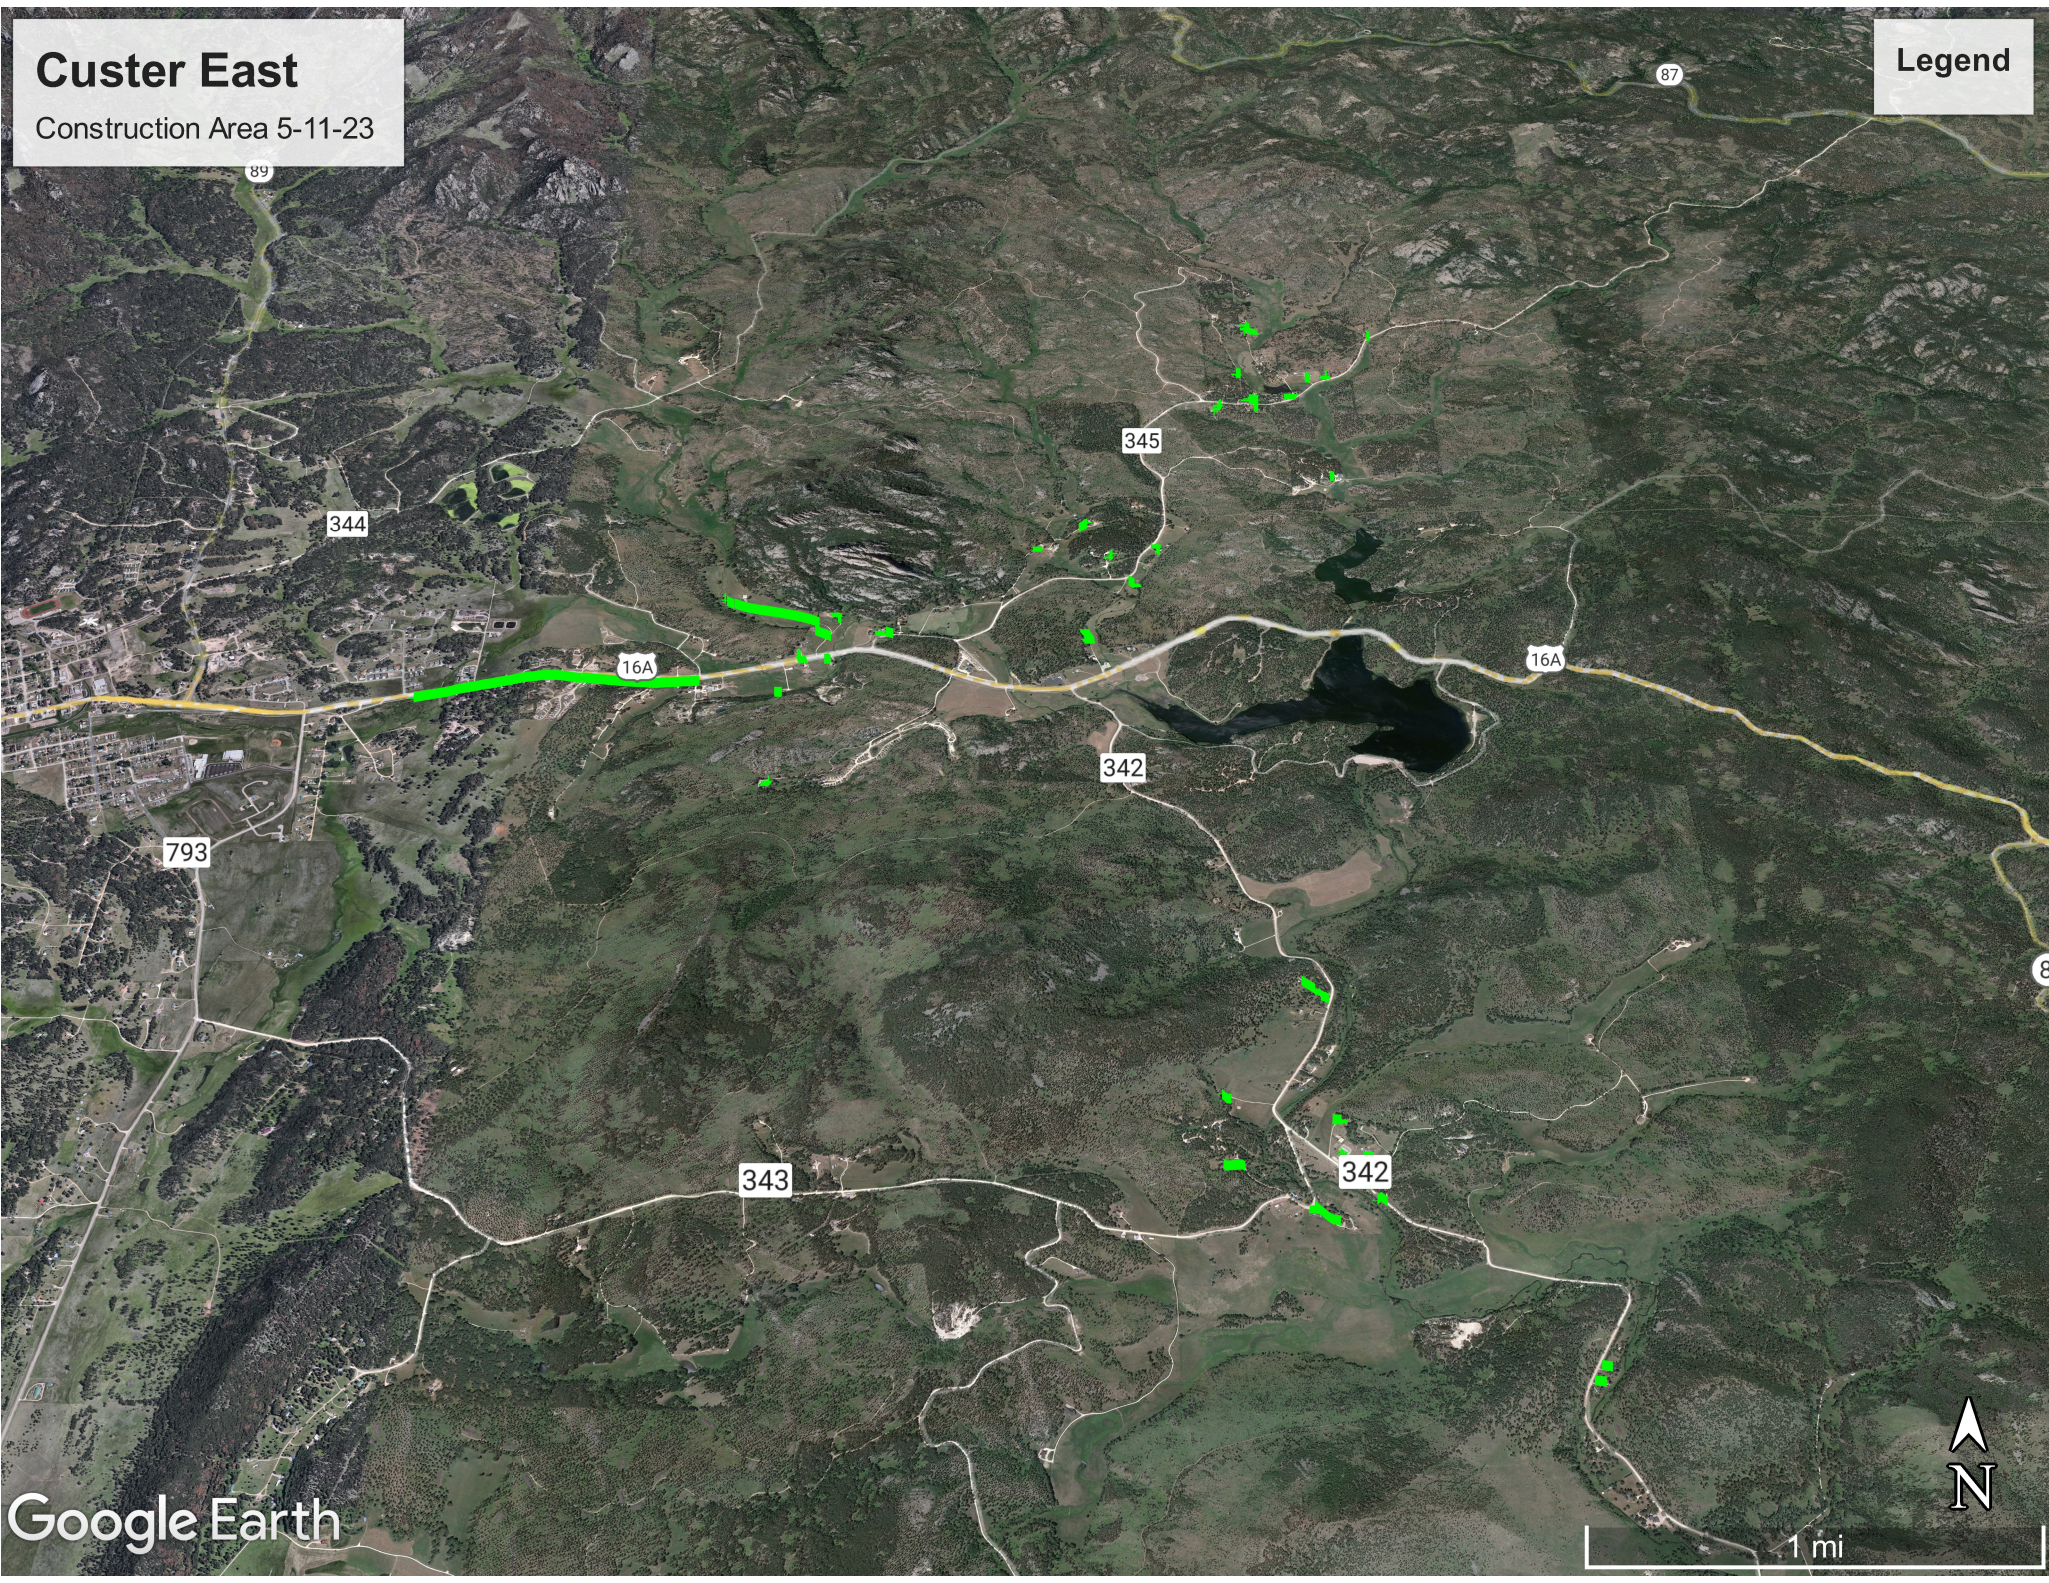

Custer East

Construction Area 5-11-23

Legend

Google Earth

1 mi