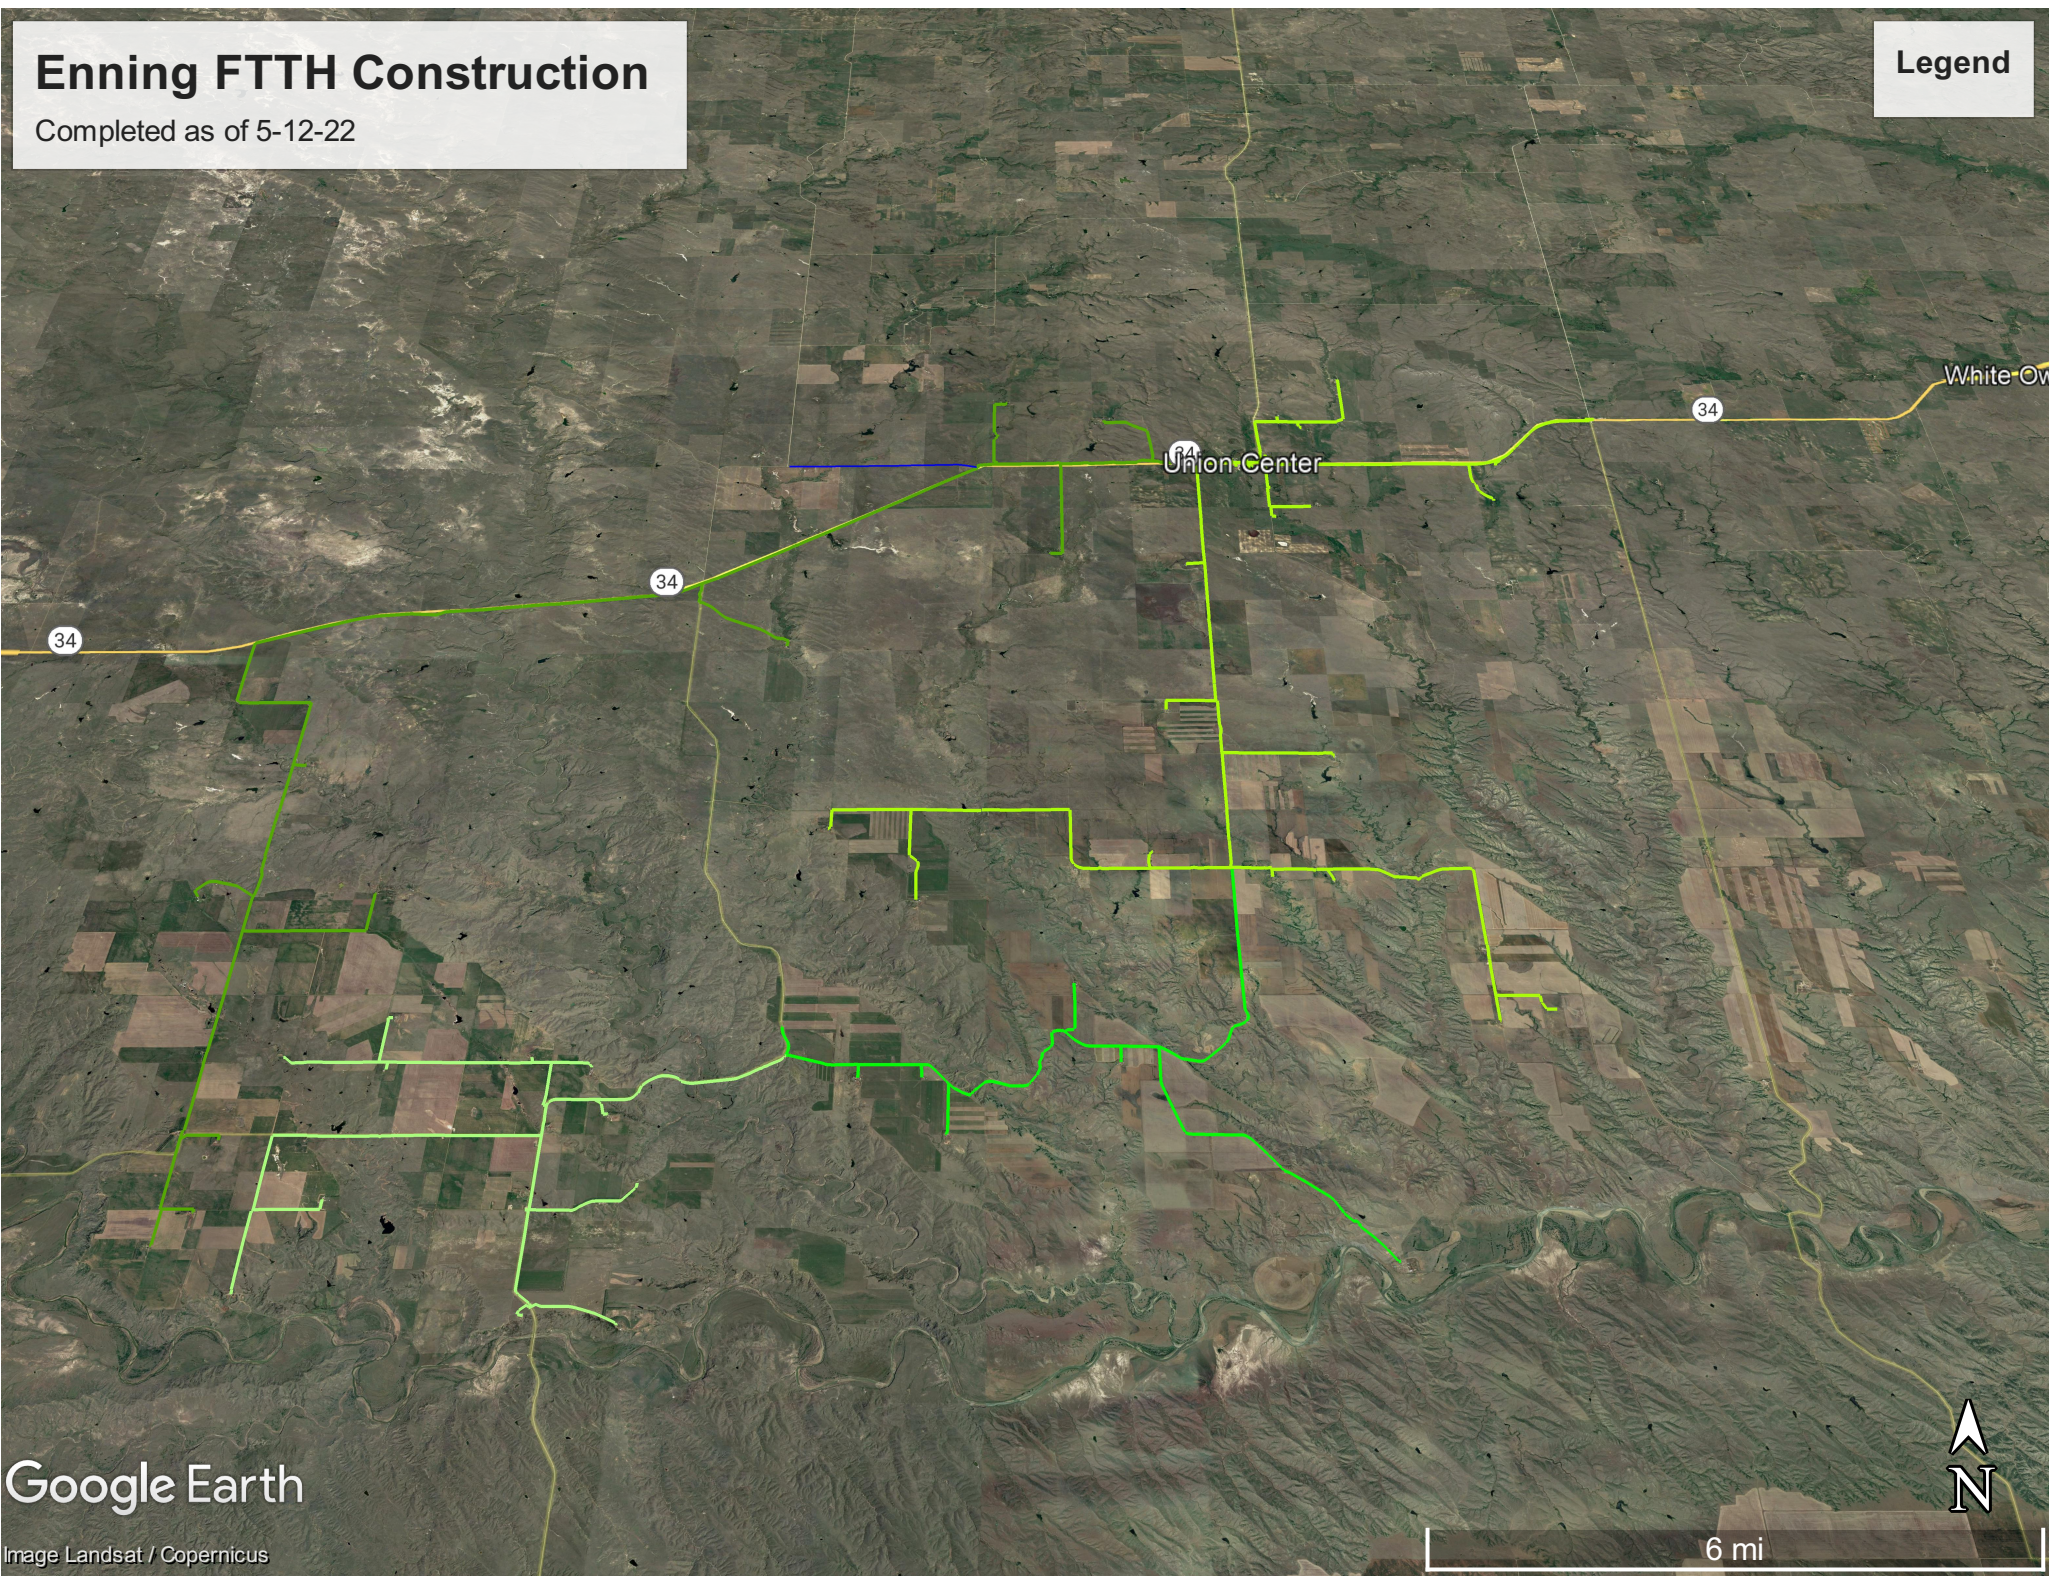

# Enning FTTH Construction

Completed as of 5-12-22

Legend

Google Earth

Image Landsat / Copernicus

6 mi