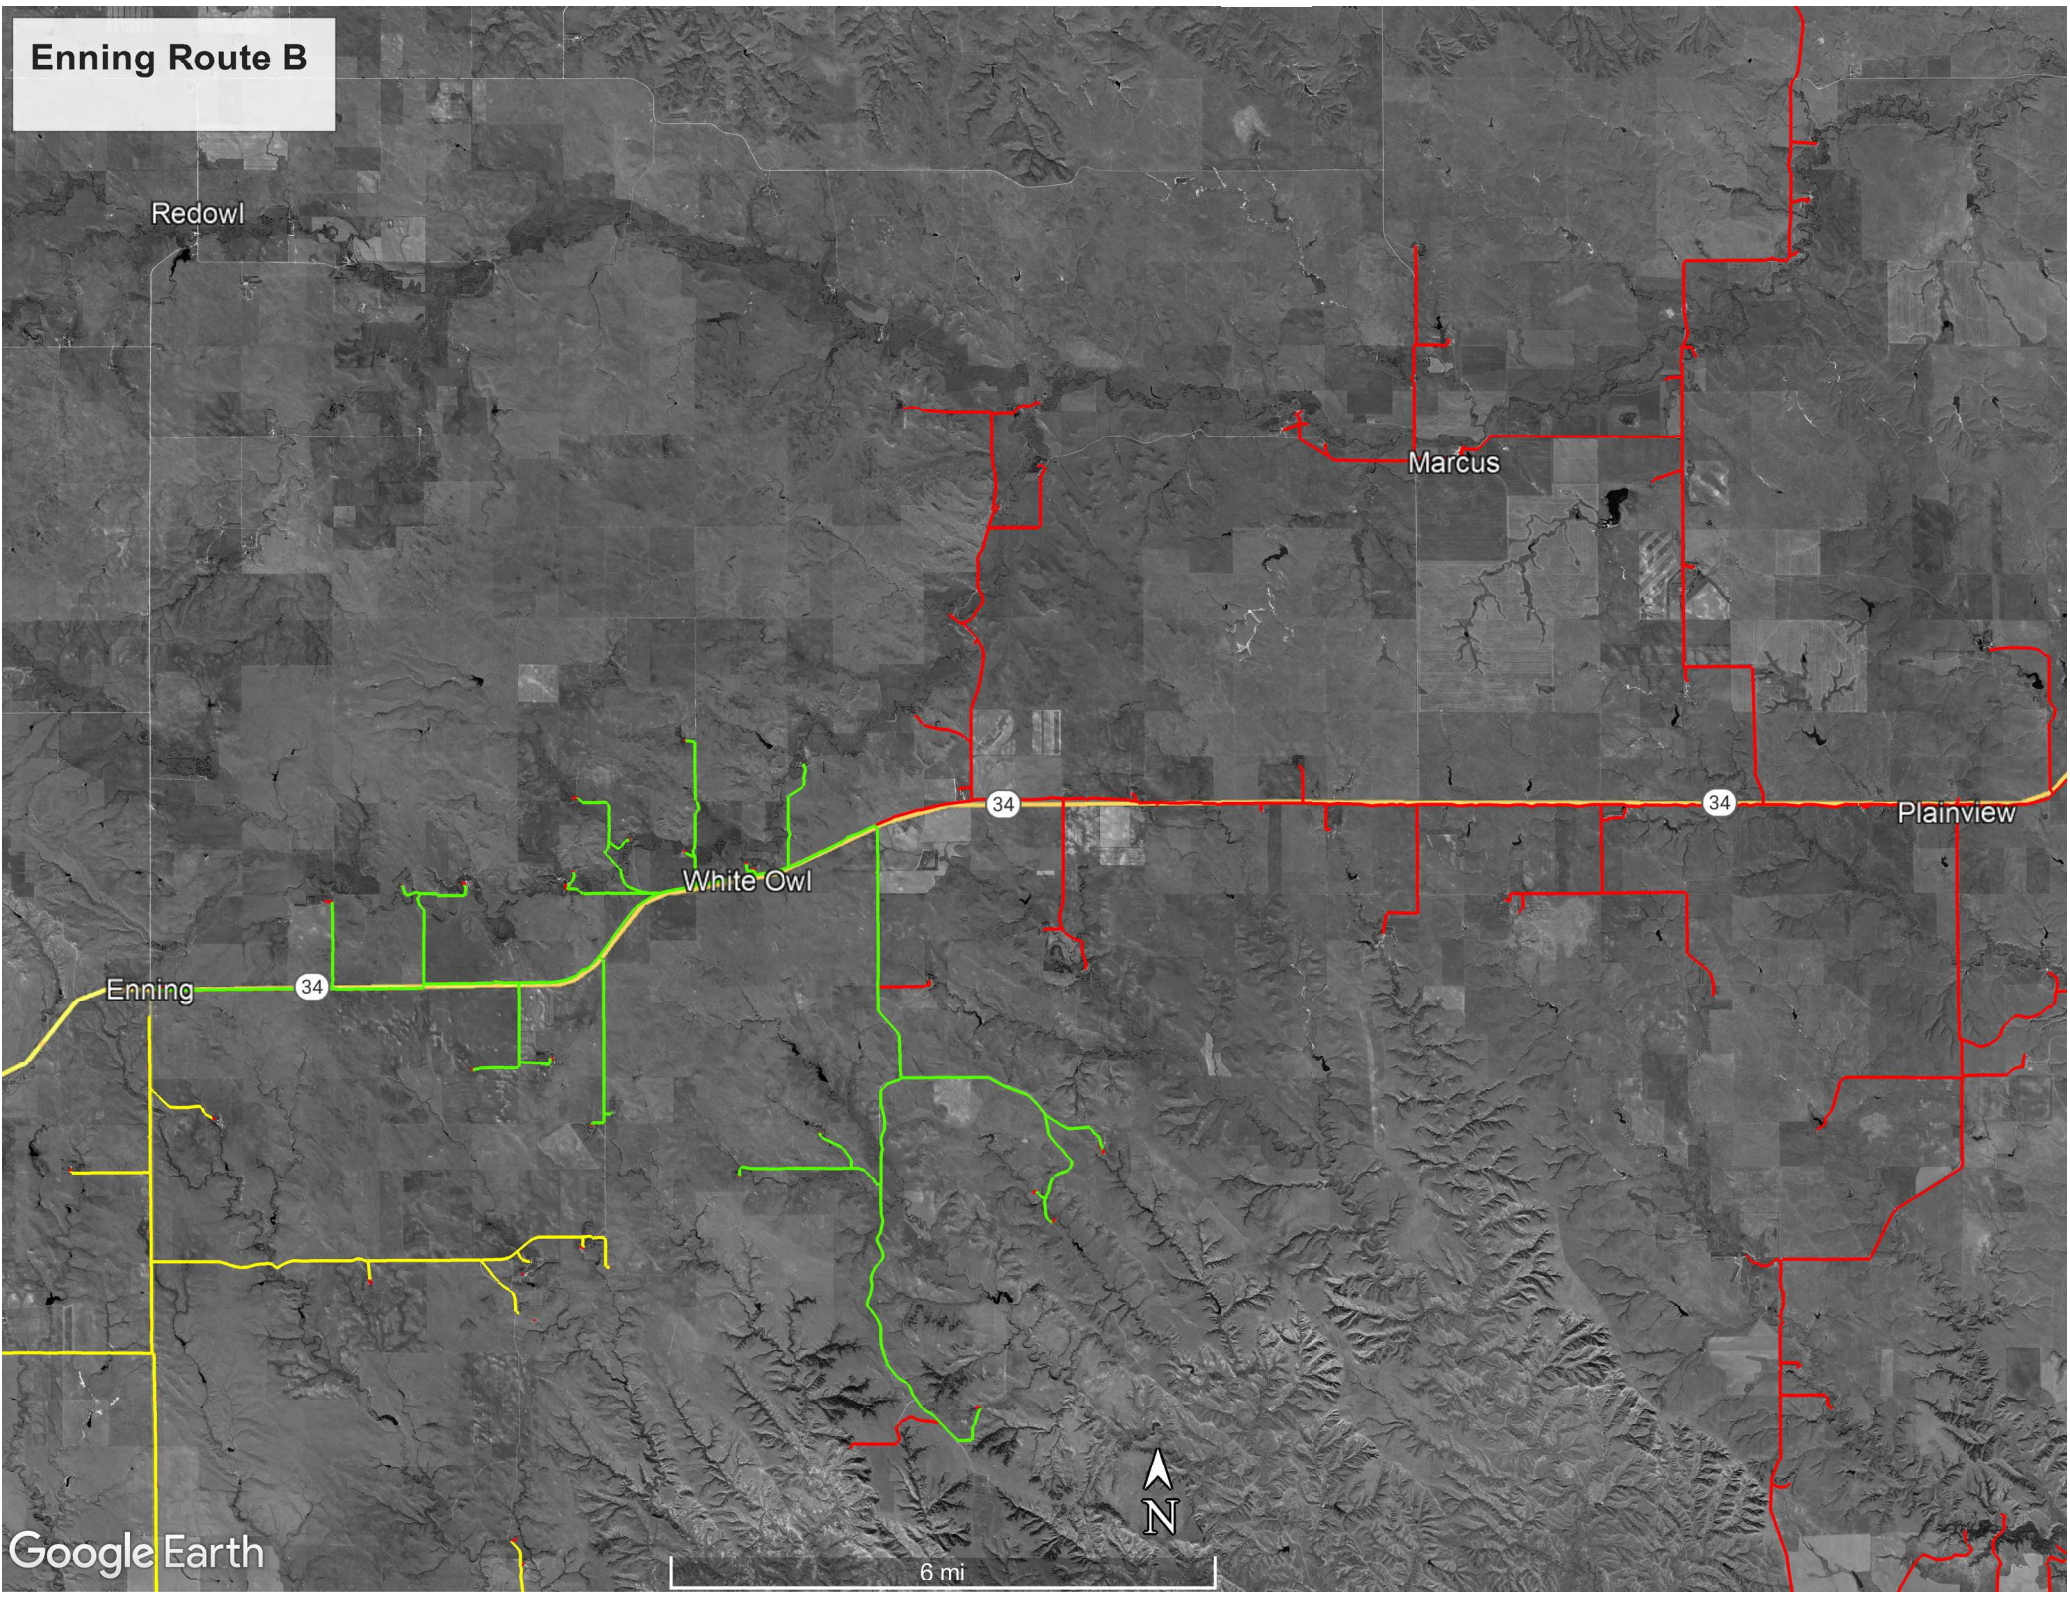

# Enning Route B

Redowl

Marcus

White Owl

Plainview

Enning

34

34