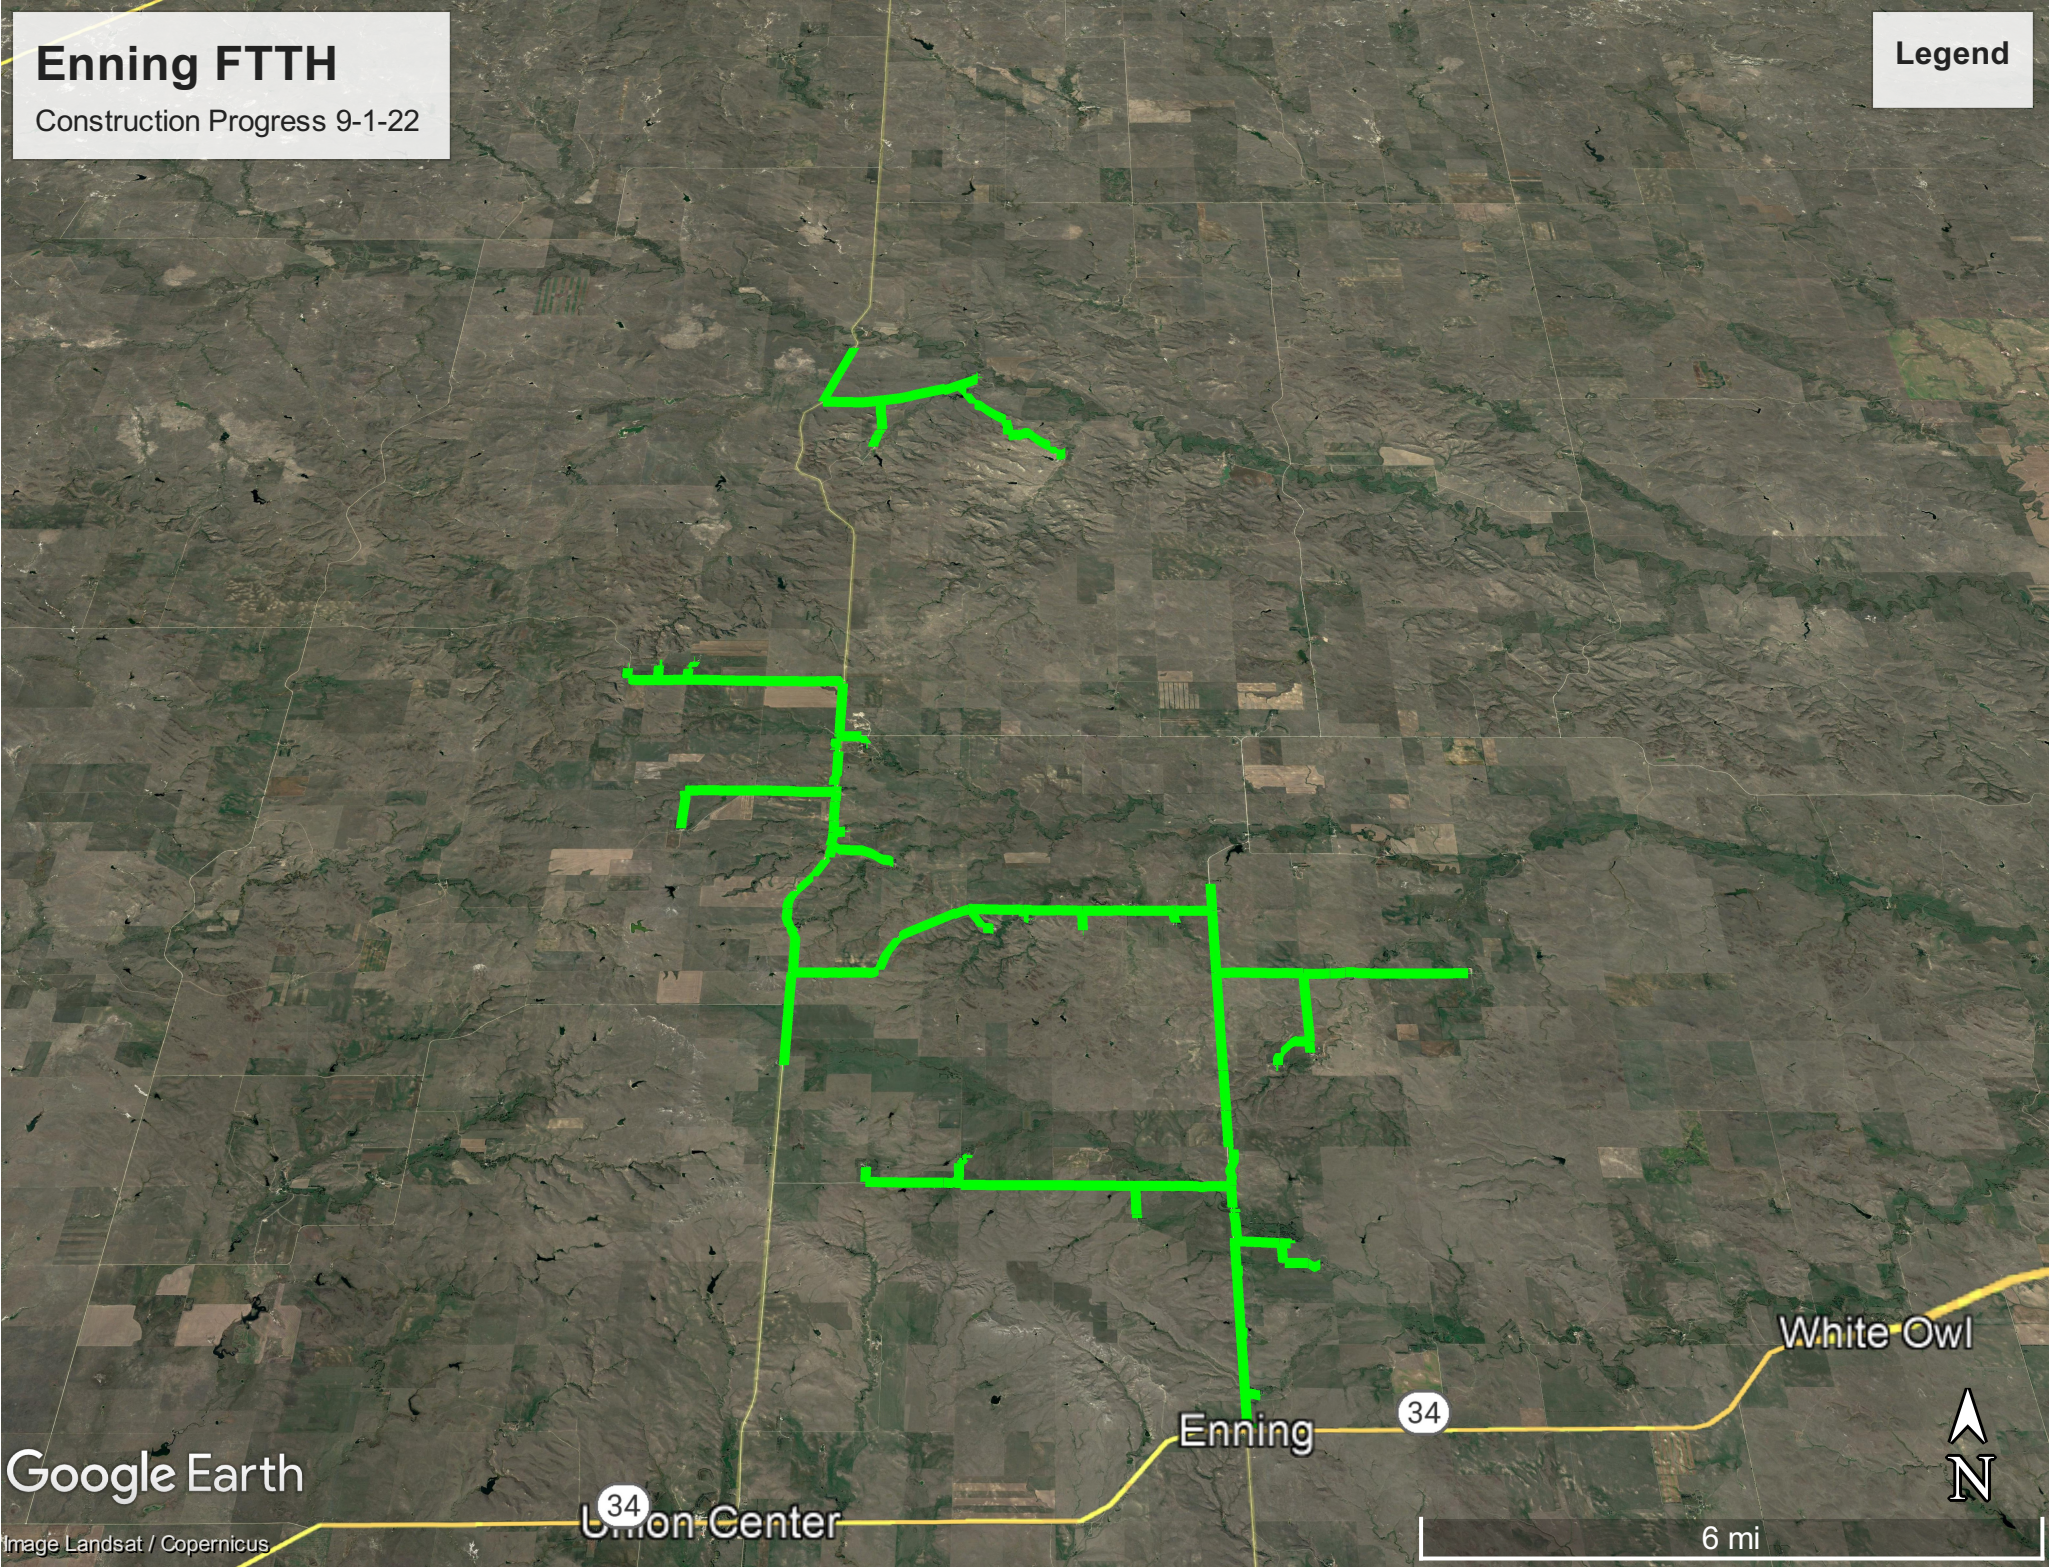

Enning FTTH

Construction Progress 9-1-22

Legend

Google Earth

Image Landsat / Copernicus

34 Union Center

Enning

34

White Owl

6 mi