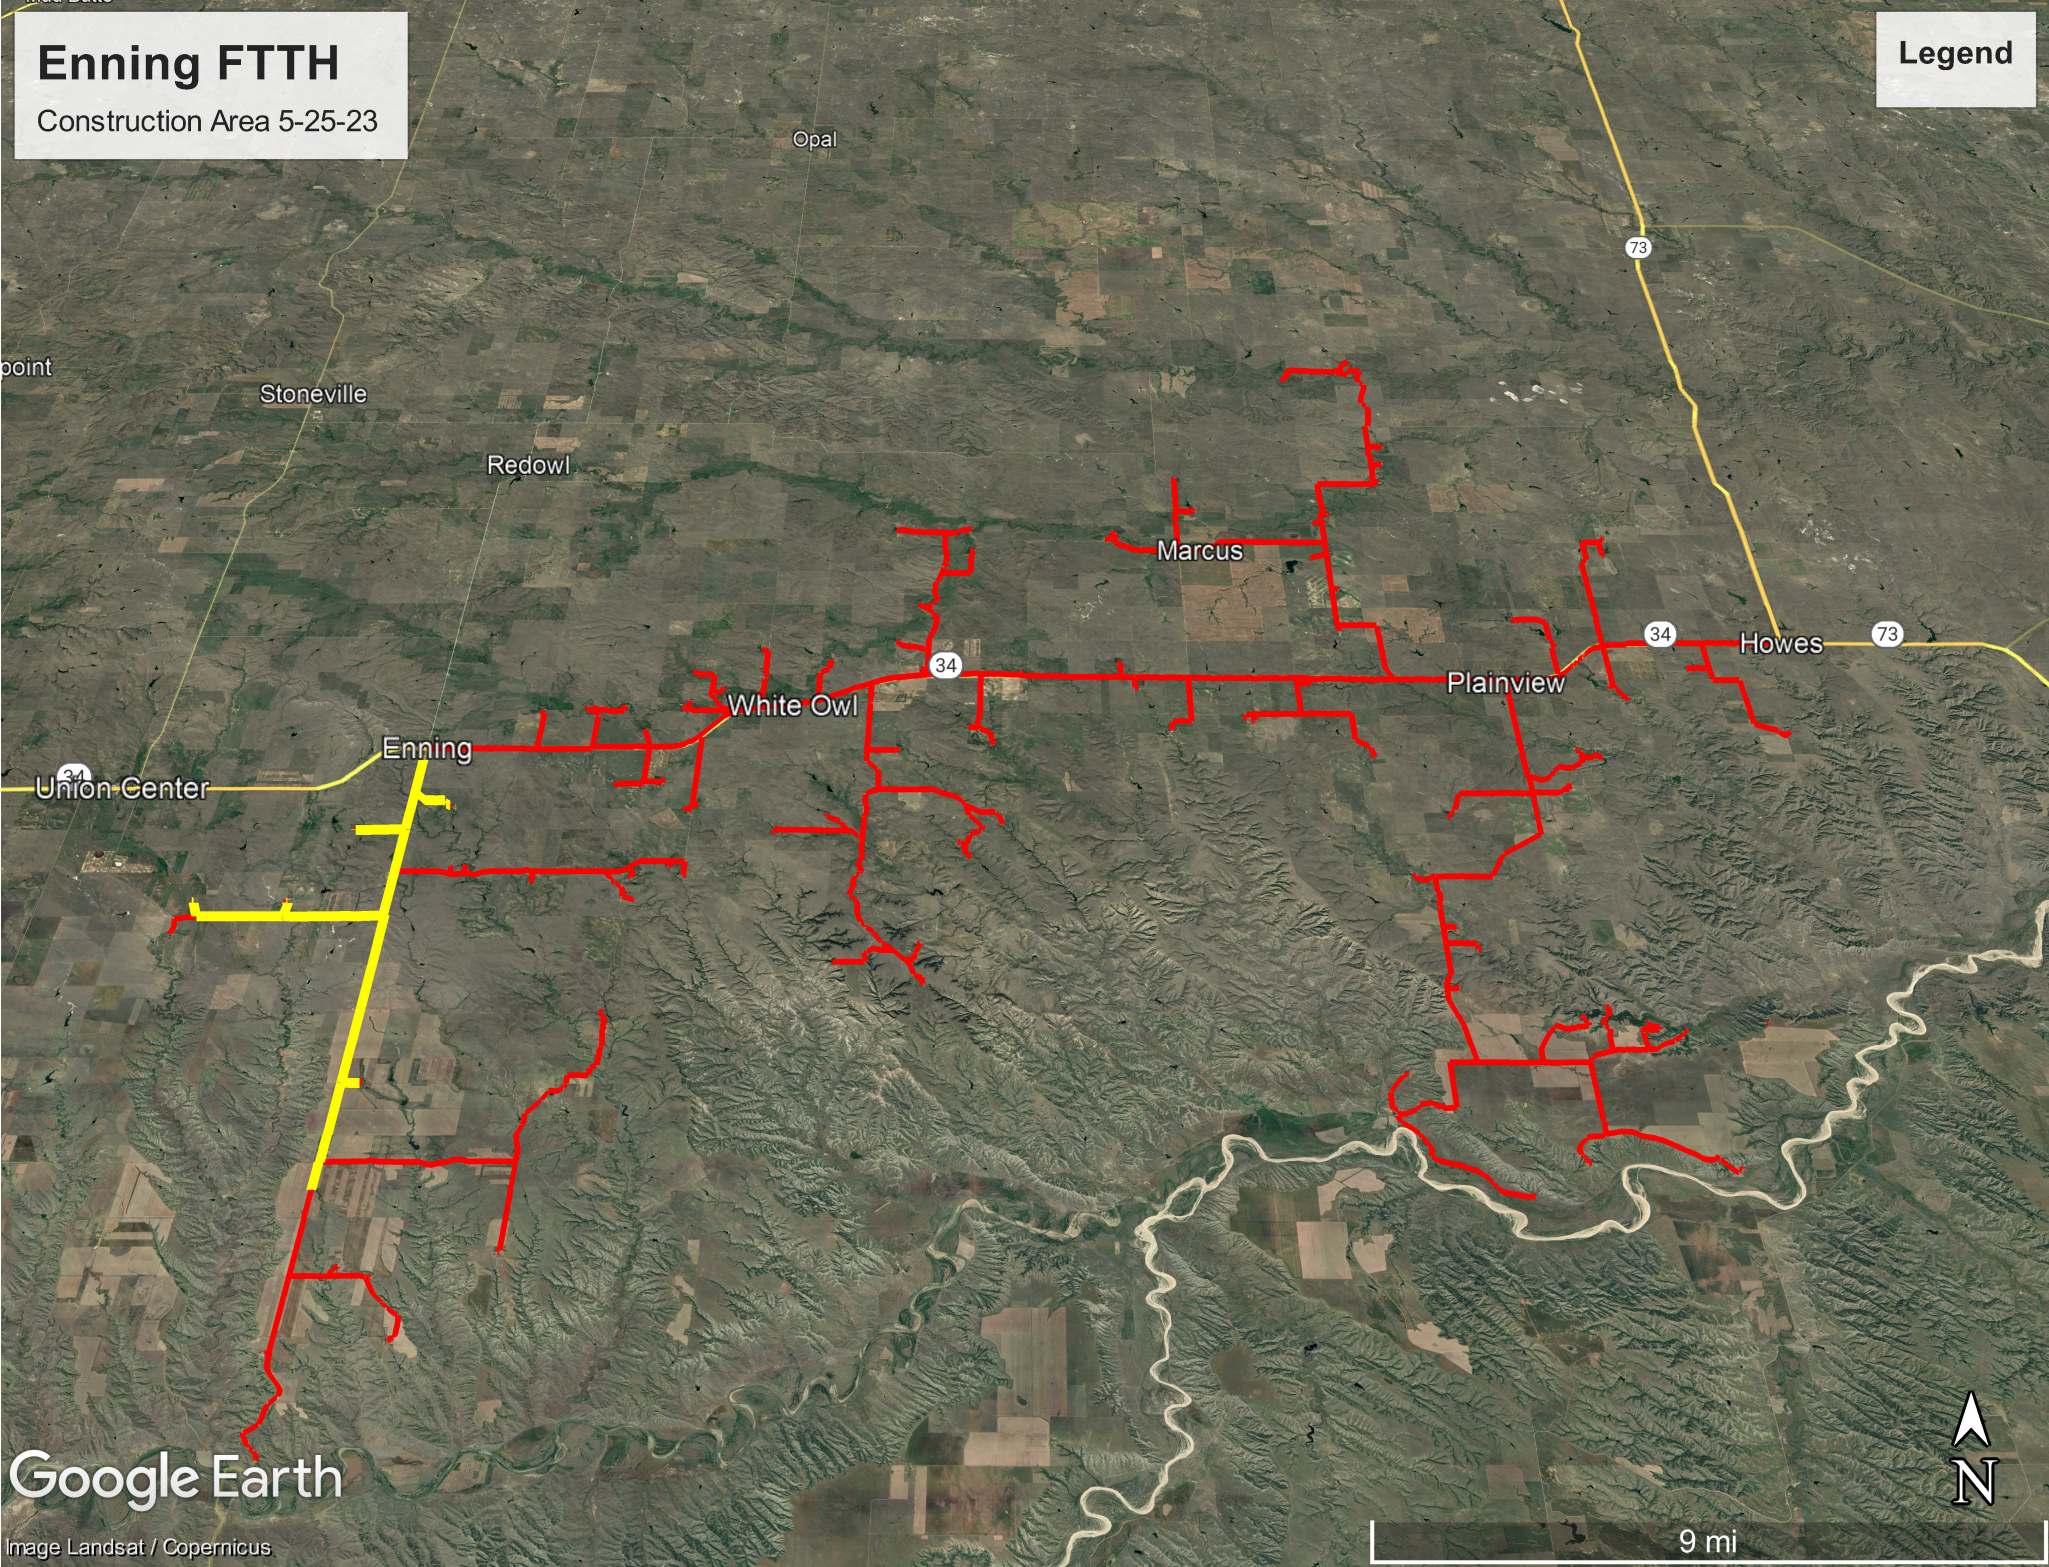

Enning FTTH

Construction Area 5-25-23

Legend

Google Earth

Image Landsat / Copernicus

9 mi