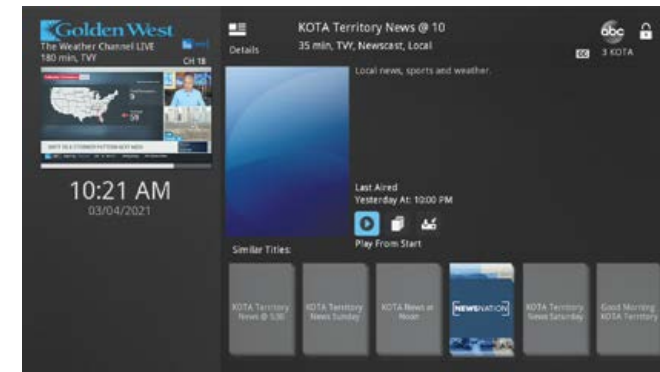

March 2021

WESTERN

CatchUp TV GUIDE

What is CatchUp TV?

CatchUp TV (also referred to as Play from Start TV) is a feature automatically included with your DVR service that allows you to go back 72 hours to catch the shows you may have missed. CatchUp is not available on all channels and programs.

How do I use CatchUp TV?

Press the  **GUIDE** button on your remote and use the  **LEFT** arrow to locate the show you want to watch. Press  **OK** to select the show you want to watch. If CatchUp is available you can press **OK** on the **Play From Start** icon.

Restart is a feature automatically included with your DVR service that allows you to restart an in-progress show from the beginning. Restart is not available on all channels and programs.

How do I use Restart?