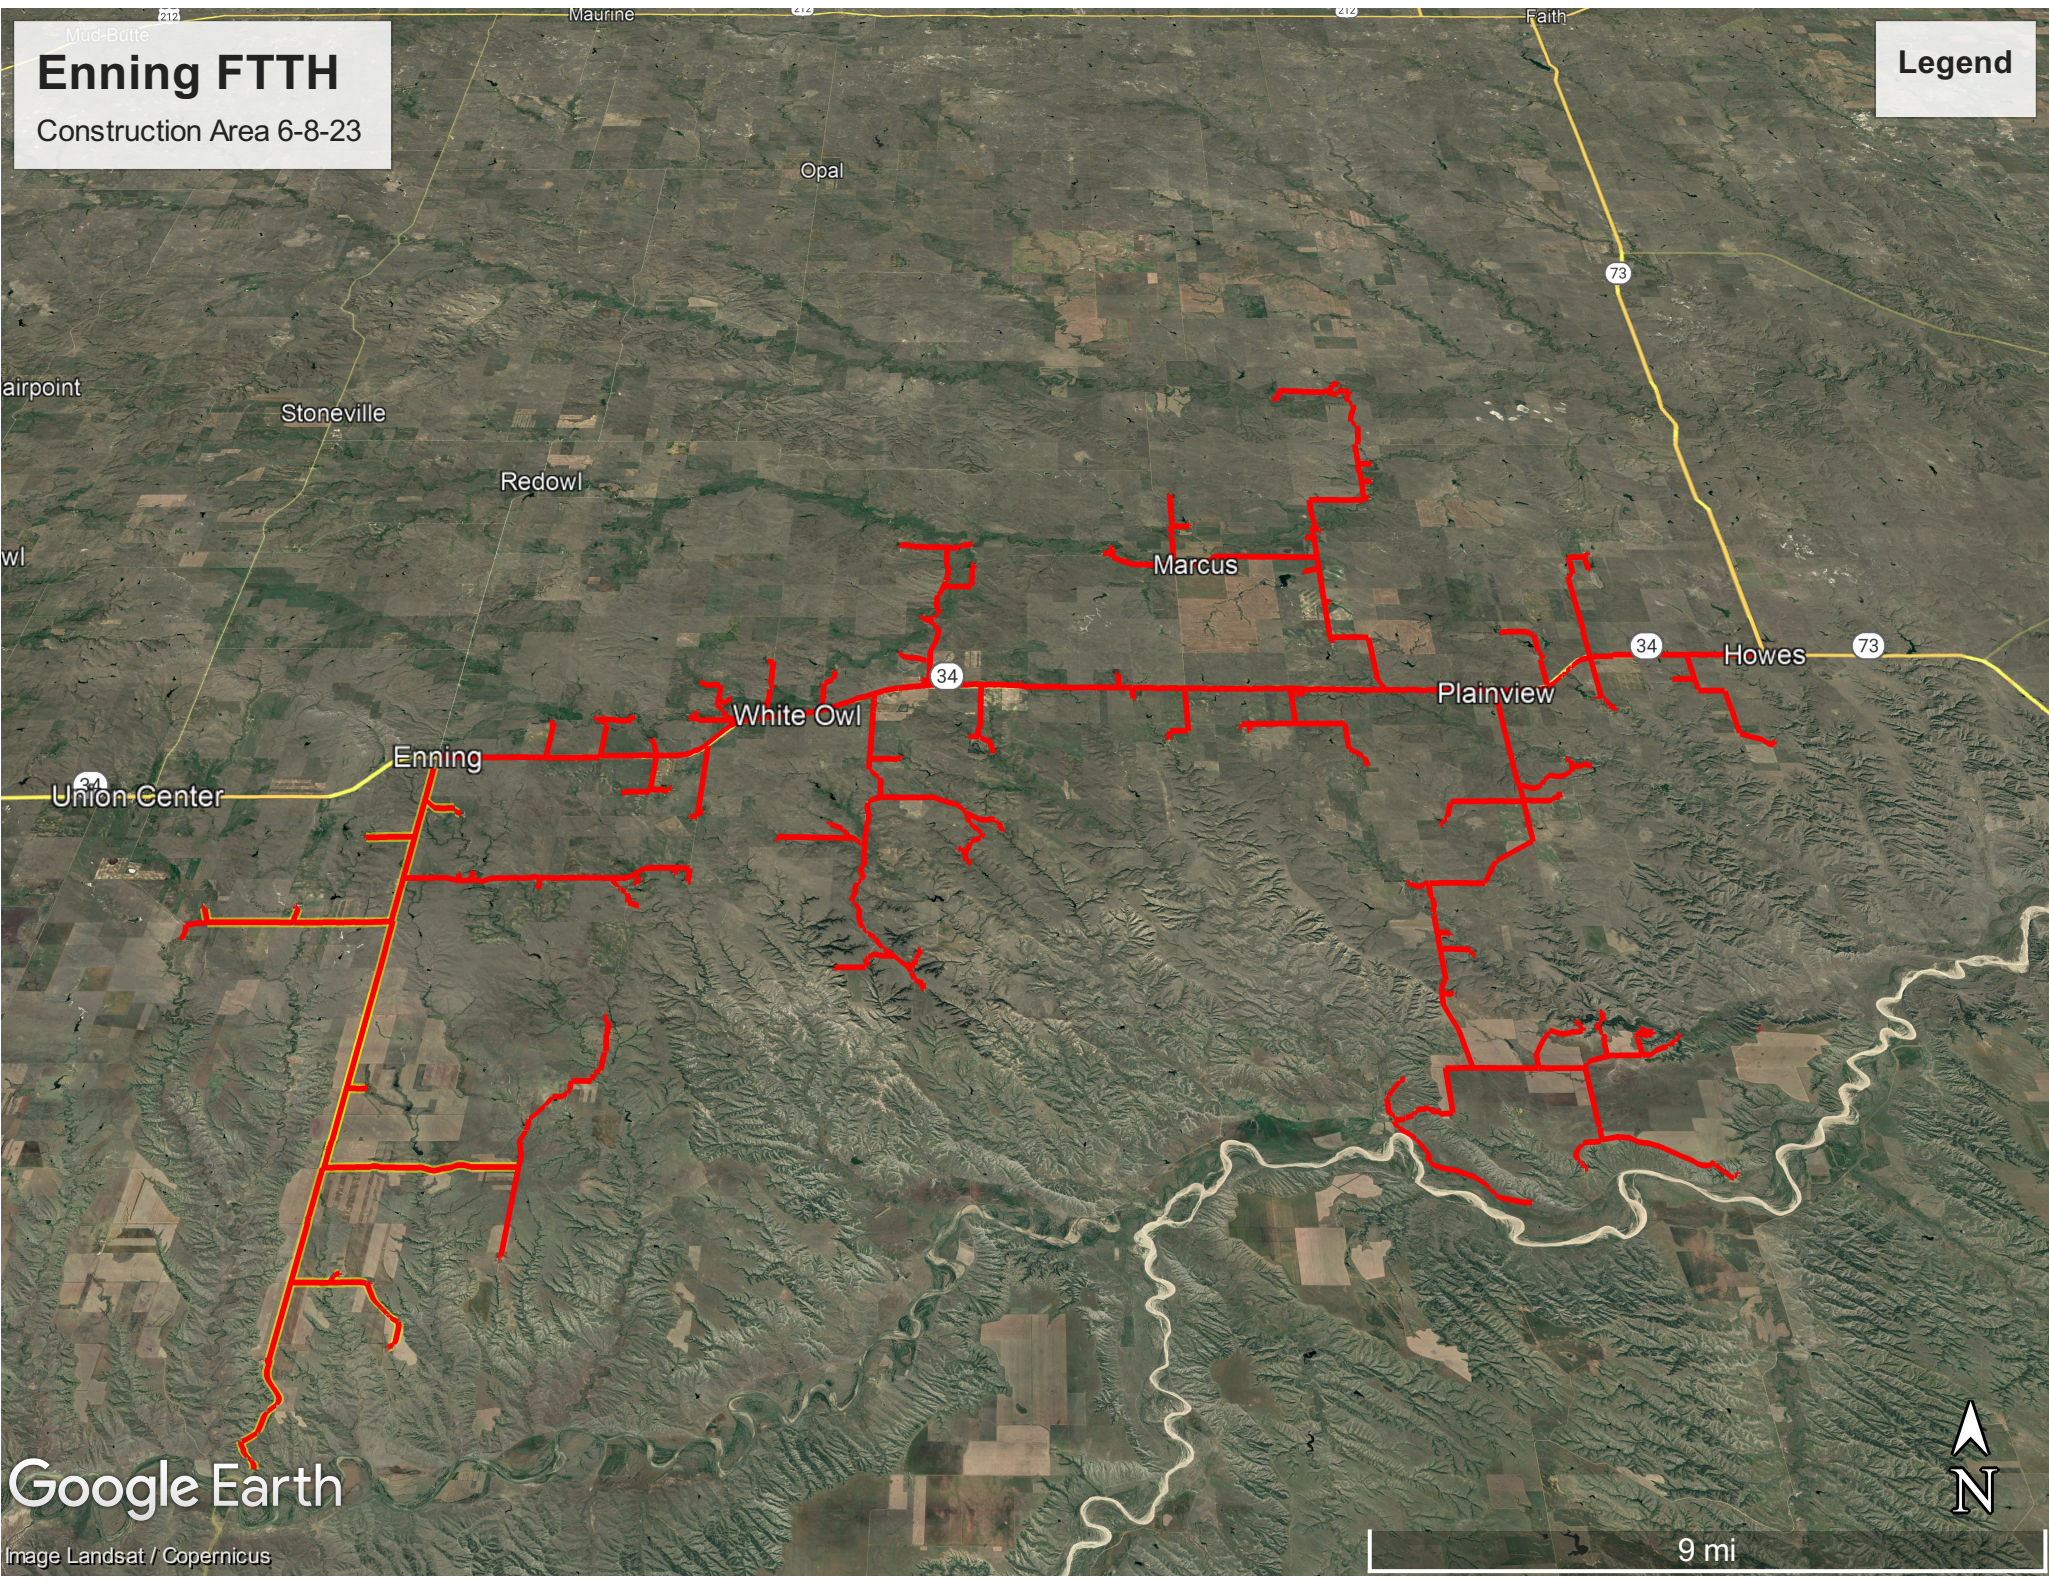

Enning FTTH

Construction Area 6-8-23

Legend

Google Earth

Image Landsat / Copernicus

9 mi