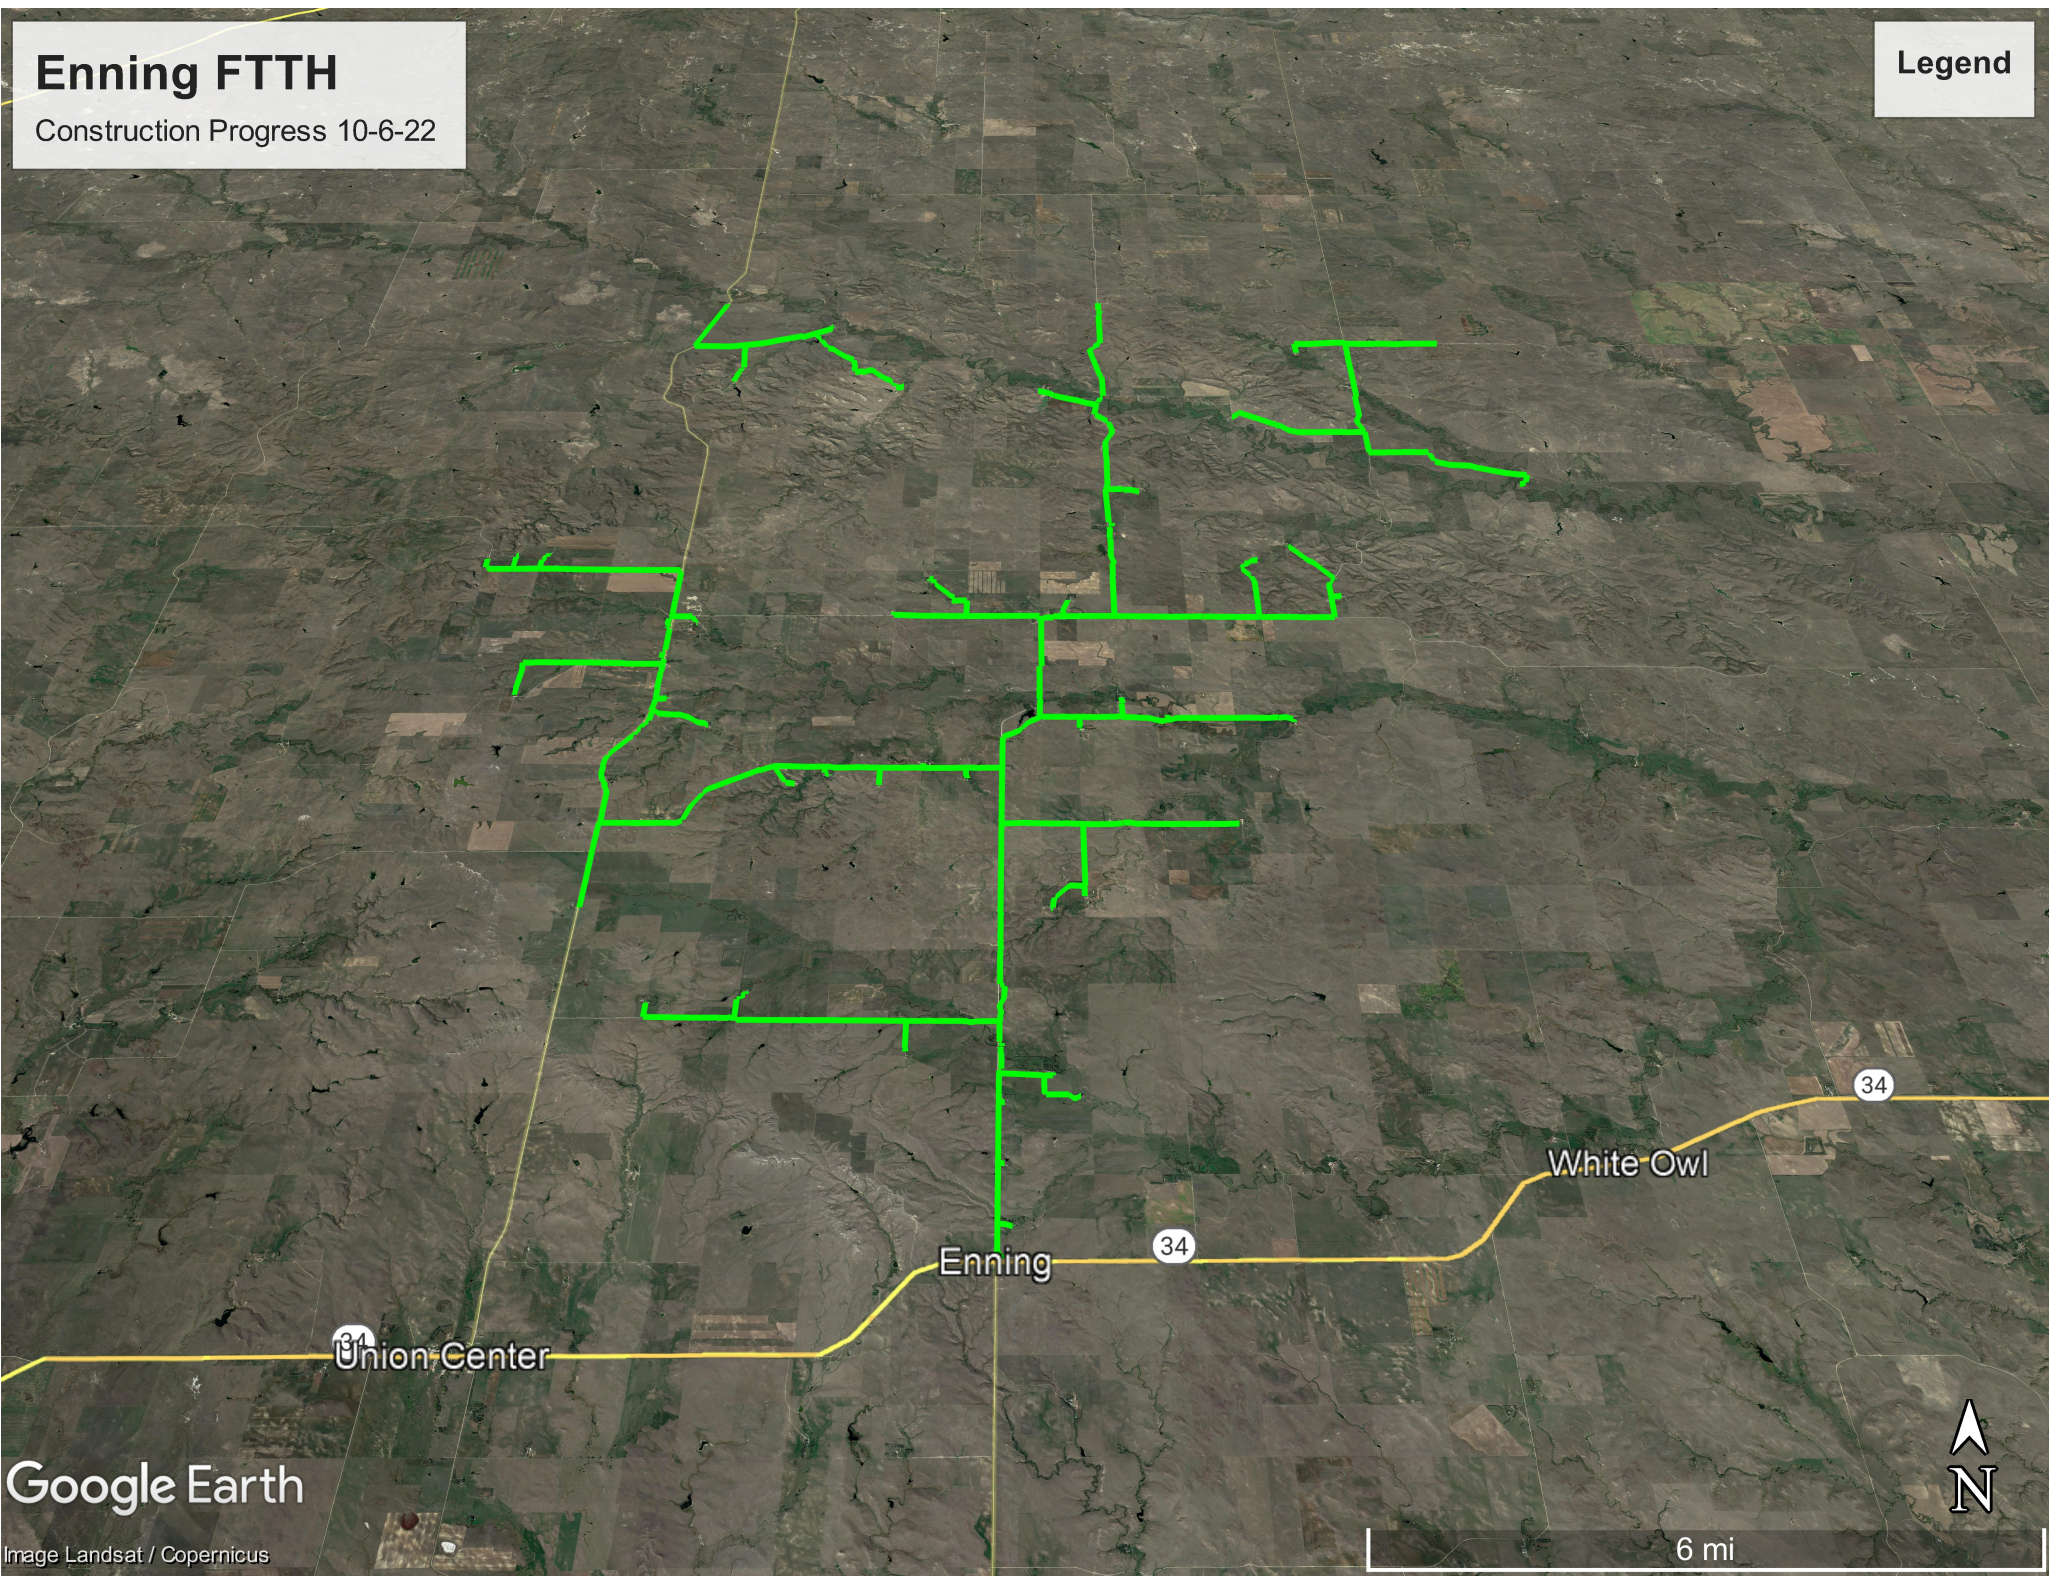

# Enning FTTH

Construction Progress 10-6-22

Legend

Union Center

Enning

White Owl

34

34

Google Earth

Image Landsat / Copernicus

6 mi